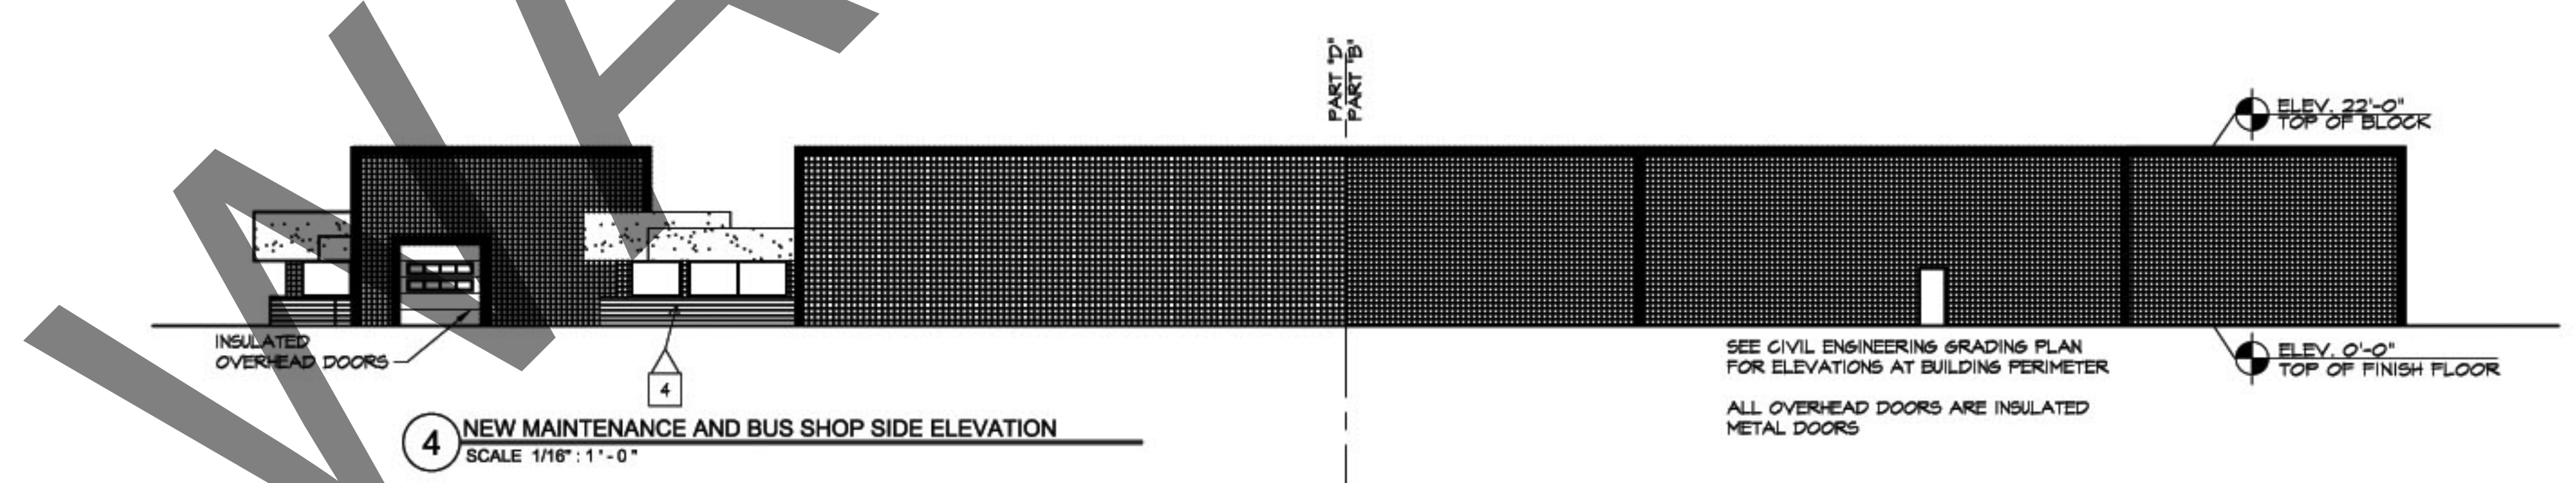

1 NEW MAINTENANCE AND BUS SHOP FRONT ELEVATION  
SCALE 1/16" = 1'-0"

2 NEW MAINTENANCE AND BUS SHOP REAR ELEVATION  
SCALE 1/16" = 1'-0"

3 NEW MAINTENANCE AND BUS SHOP SIDE ELEVATION  
SCALE 1/16" = 1'-0"

4 NEW MAINTENANCE AND BUS SHOP SIDE ELEVATION  
SCALE 1/16" = 1'-0"