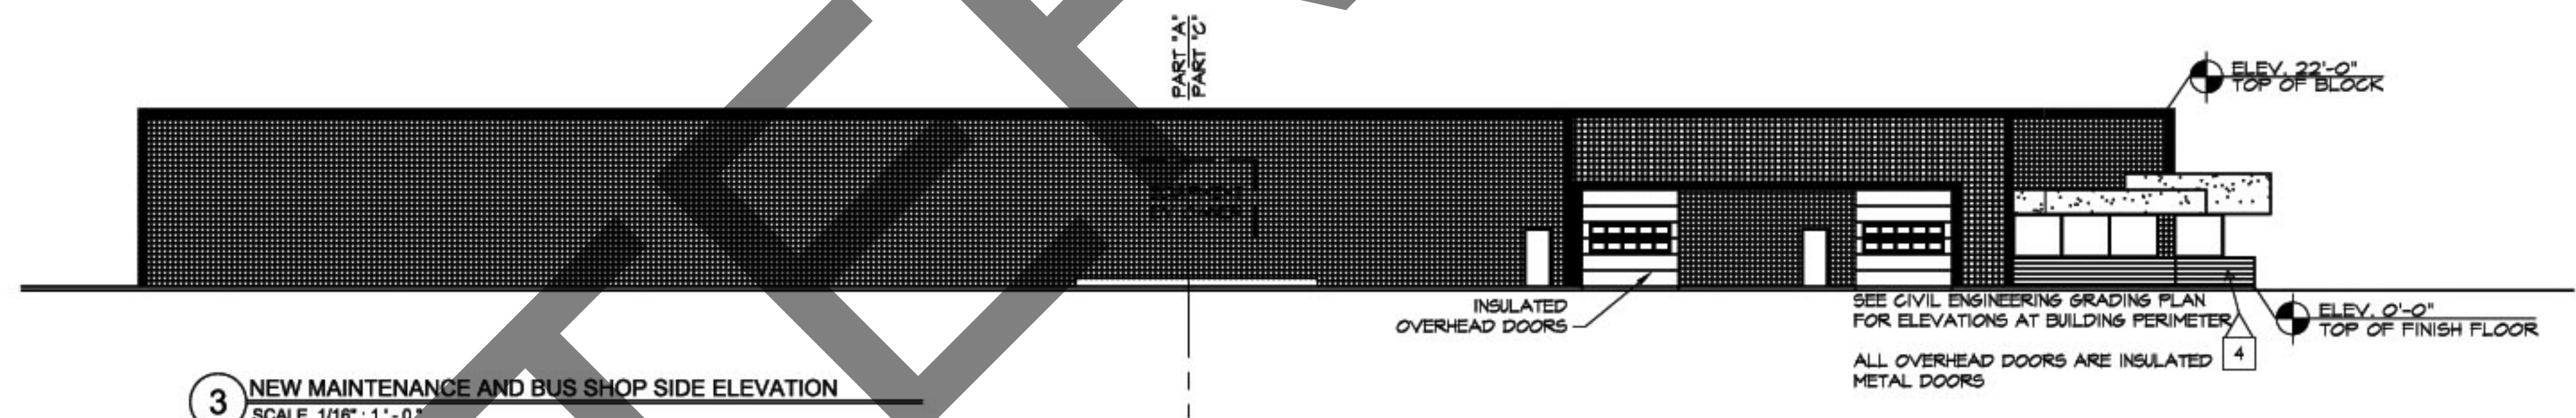

1 NEW MAINTENANCE AND BUS SHOP FRONT ELEVATION  
SCALE 1/16" = 1'-0"

2 NEW MAINTENANCE AND BUS SHOP REAR ELEVATION  
SCALE 1/16" = 1'-0"

3 NEW MAINTENANCE AND BUS SHOP SIDE ELEVATION  
SCALE 1/16" = 1'-0"

4 NEW MAINTENANCE AND BUS SHOP SIDE ELEVATION  
SCALE 1/16" = 1'-0"