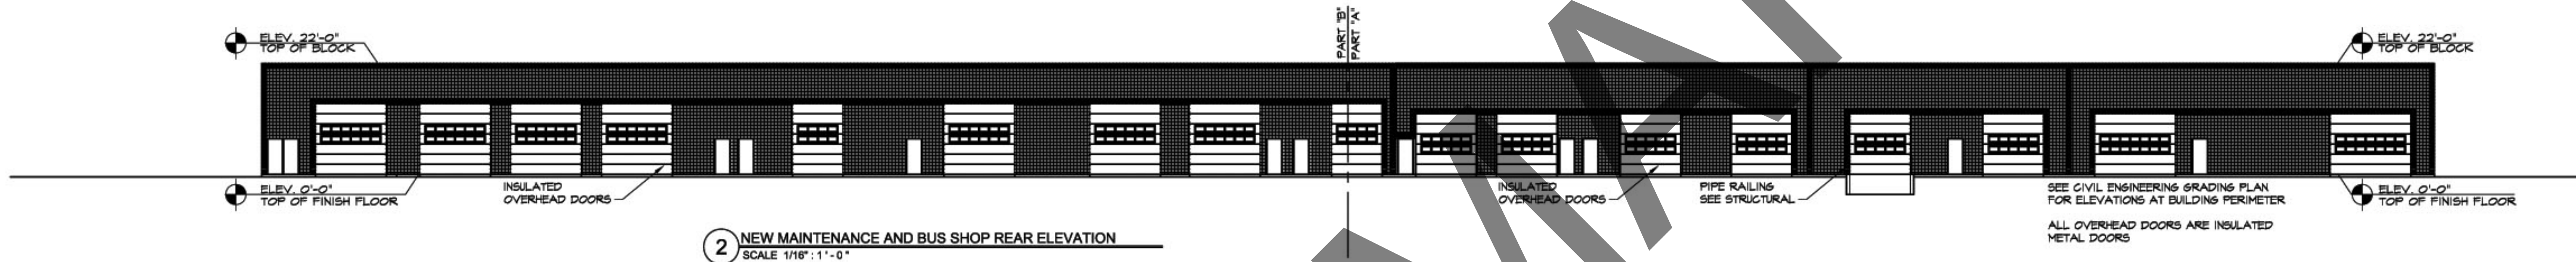

1 NEW MAINTENANCE AND BUS SHOP FRONT ELEVATION  
SCALE 1/16" = 1'-0"

2 NEW MAINTENANCE AND BUS SHOP REAR ELEVATION  
SCALE 1/16" = 1'-0"

3 NEW MAINTENANCE AND BUS SHOP SIDE ELEVATION  
SCALE 1/16" = 1'-0"

4 NEW MAINTENANCE AND BUS SHOP SIDE ELEVATION  
SCALE 1/16" = 1'-0"