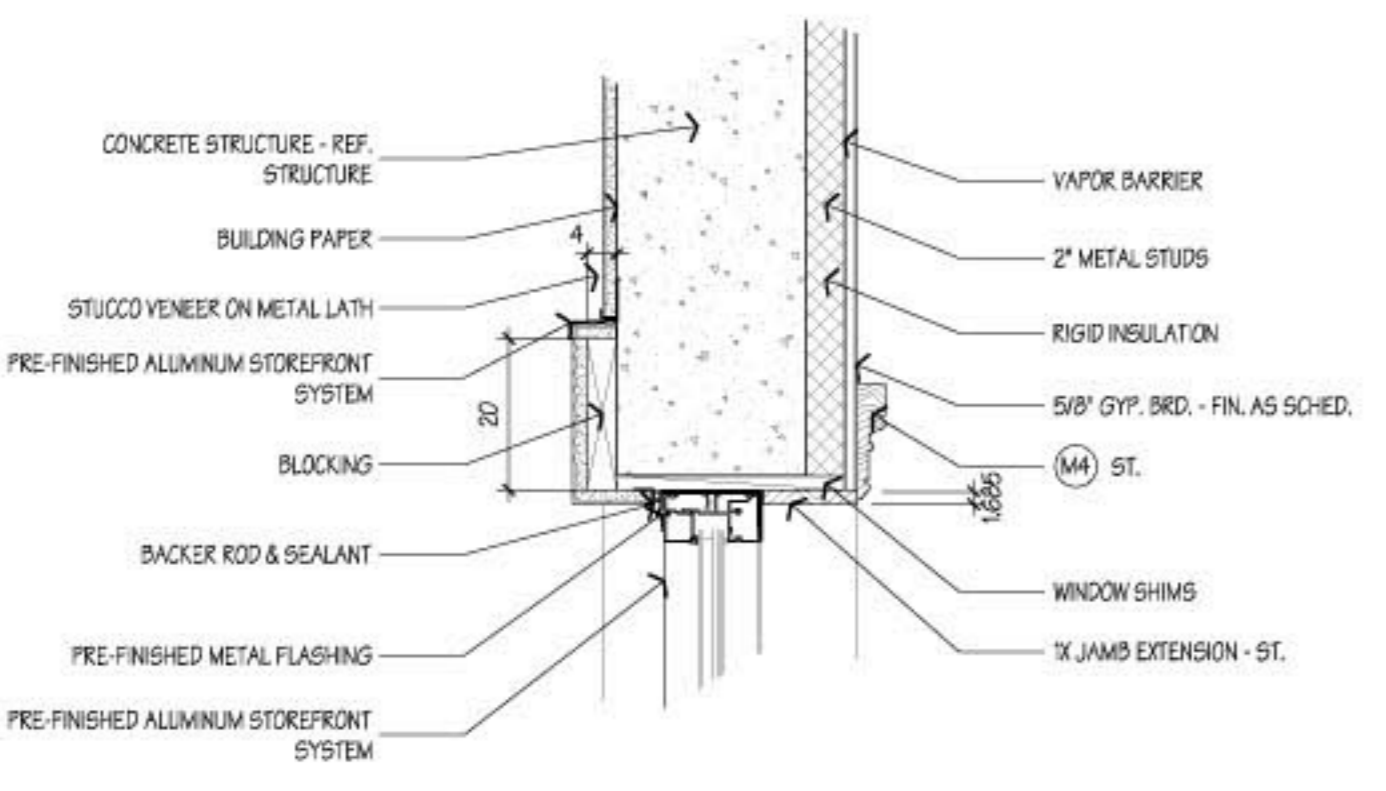

1 TYPICAL THRESHOLD SILL
SCALE: 1" = 10"

2 STOREFRONT HEAD/JAMB
SCALE: 1" = 10"

3 STOREFRONT HEAD/JAMB
SCALE: 1" = 10"

5 STOREFRONT SILL
SCALE: 1" = 10"

6 STOREFRONT SILL
SCALE: 1" = 10"

8 HOLLOW METAL HEAD
SCALE: 1" = 10"

9 STOREFRONT HEAD/JAMB
SCALE: 1" = 10"

10 STOREFRONT THRESHOLD SILL
SCALE: 1" = 10"

11 STOREFRONT SILL
SCALE: 1" = 10"

12 HOLLOW METAL JAMB
SCALE: 1" = 10"

13 HOLLOW METAL HEAD
SCALE: 1" = 10"

14 HOLLOW METAL JAMB
SCALE: 1" = 10"

31 CASED OPENING HEAD/JAMB
SCALE: 1" = 10"

32 CASED OPENING HEAD/JAMB
SCALE: 1" = 10"

33 CASED OPENING HEAD/JAMB
SCALE: 1" = 10"

34 CASED OPENING HEAD/JAMB
SCALE: 1" = 10"

35 HOLLOW METAL HEAD/JAMB DTL.
SCALE: 1" = 10"

36 HOLLOW METAL HEAD/JAMB
SCALE: 1" = 10"

Empty table grid with 10 columns and 10 rows.