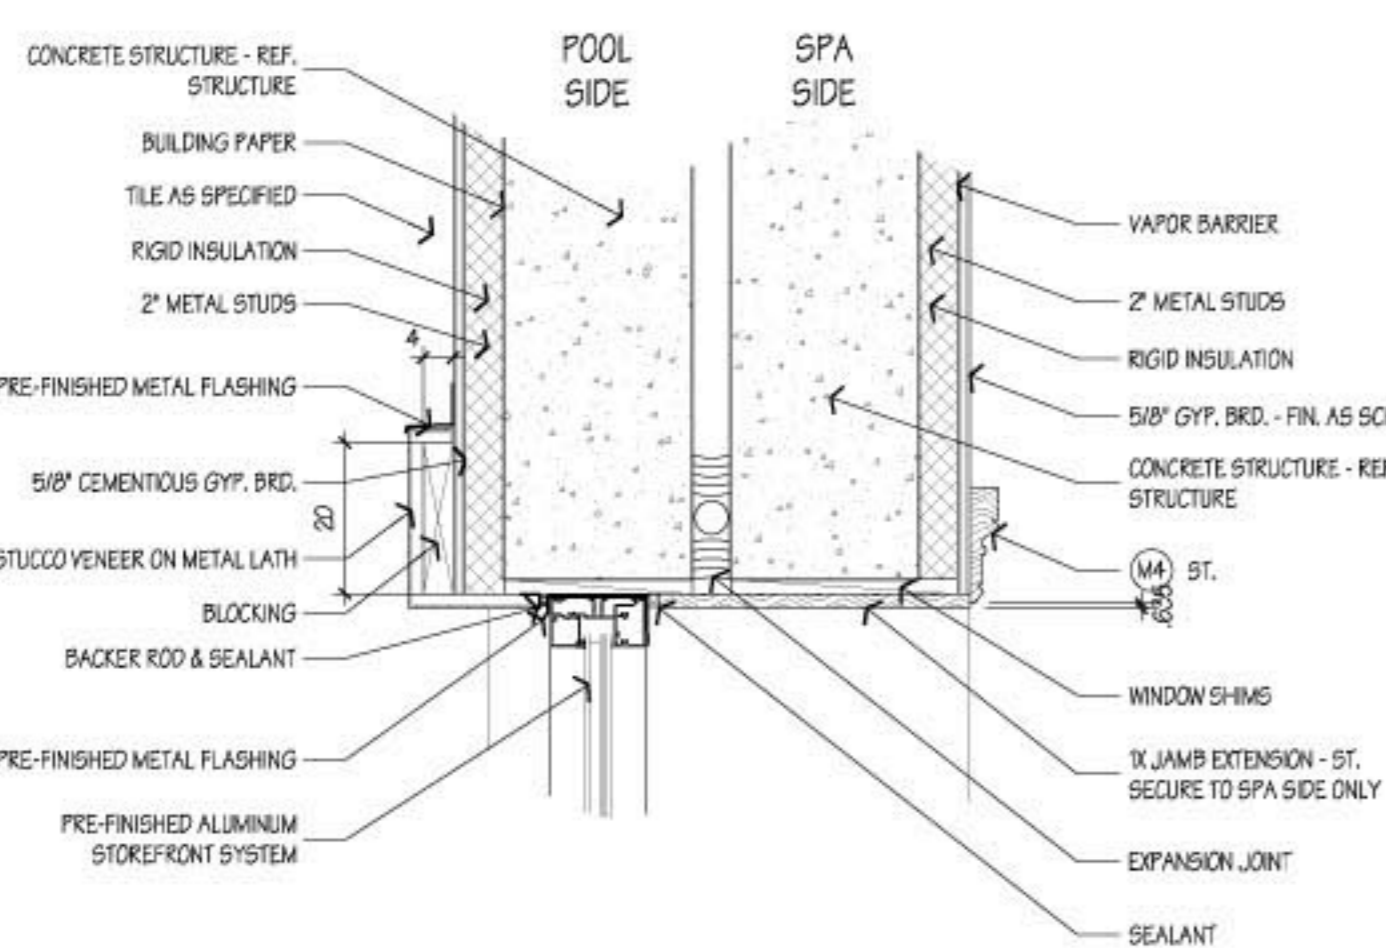

1 TYPICAL THRESHOLD SILL
SCALE: 1" = 10"

2 STOREFRONT HEAD/JAMB
SCALE: 1" = 10"

3 STOREFRONT HEAD/JAMB
SCALE: 1" = 10"

5 STOREFRONT SILL
SCALE: 1" = 10"

6 STOREFRONT SILL
SCALE: 1" = 10"

8 HOLLOW METAL HEAD
SCALE: 1" = 10"

9 STOREFRONT HEAD/JAMB
SCALE: 1" = 10"

10 STOREFRONT THRESHOLD SILL
SCALE: 1" = 10"

11 STOREFRONT SILL
SCALE: 1" = 10"

12 HOLLOW METAL JAMB
SCALE: 1" = 10"

13 HOLLOW METAL HEAD
SCALE: 1" = 10"

14 HOLLOW METAL JAMB
SCALE: 1" = 10"

31 CASED OPENING HEAD/JAMB
SCALE: 1" = 10"

32 CASED OPENING HEAD/JAMB
SCALE: 1" = 10"

33 CASED OPENING HEAD/JAMB
SCALE: 1" = 10"

34 CASED OPENING HEAD/JAMB
SCALE: 1" = 10"

35 HOLLOW METAL HEAD/JAMB DTL.
SCALE: 1" = 10"

36 HOLLOW METAL HEAD/JAMB
SCALE: 1" = 10"

Empty table grid with 10 columns and 10 rows.