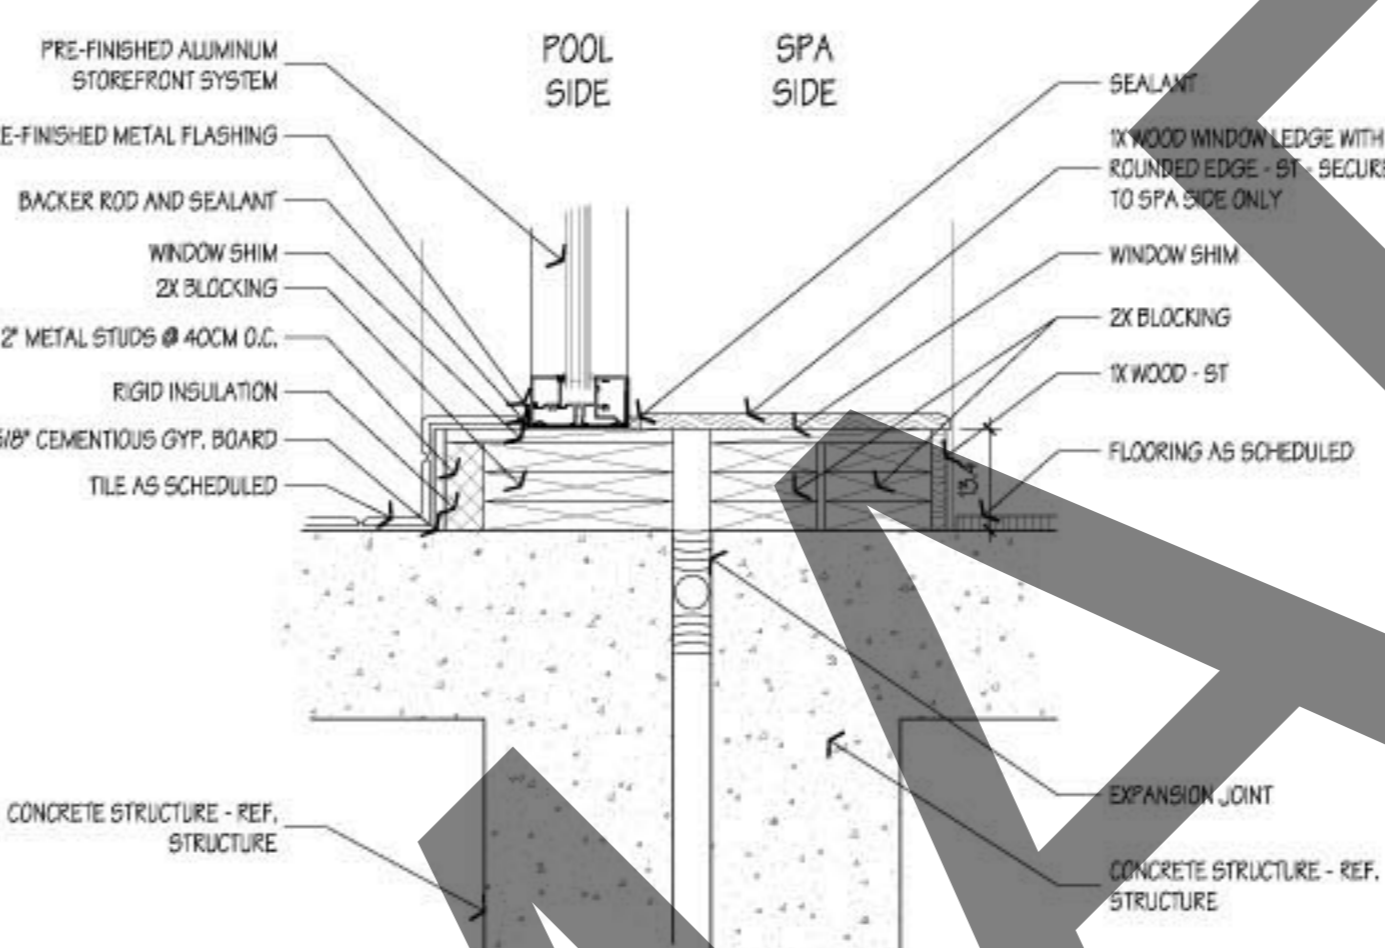

1 TYPICAL THRESHOLD SILL
SCALE: 1" = 10"

2 STOREFRONT HEAD/JAMB
SCALE: 1" = 10"

3 STOREFRONT HEAD/JAMB
SCALE: 1" = 10"

5 STOREFRONT SILL
SCALE: 1" = 10"

6 STOREFRONT SILL
SCALE: 1" = 10"

8 HOLLOW METAL HEAD
SCALE: 1" = 10"

9 STOREFRONT HEAD/JAMB
SCALE: 1" = 10"

10 STOREFRONT THRESHOLD SILL
SCALE: 1" = 10"

11 STOREFRONT SILL
SCALE: 1" = 10"

12 HOLLOW METAL JAMB
SCALE: 1" = 10"

13 HOLLOW METAL HEAD
SCALE: 1" = 10"

14 HOLLOW METAL JAMB
SCALE: 1" = 10"

31 CASED OPENING HEAD/JAMB
SCALE: 1" = 10"

32 CASED OPENING HEAD/JAMB
SCALE: 1" = 10"

33 CASED OPENING HEAD/JAMB
SCALE: 1" = 10"

34 CASED OPENING HEAD/JAMB
SCALE: 1" = 10"

35 HOLLOW METAL HEAD/JAMB DTL.
SCALE: 1" = 10"

36 HOLLOW METAL HEAD/JAMB
SCALE: 1" = 10"

Empty table grid with 10 columns and 10 rows.