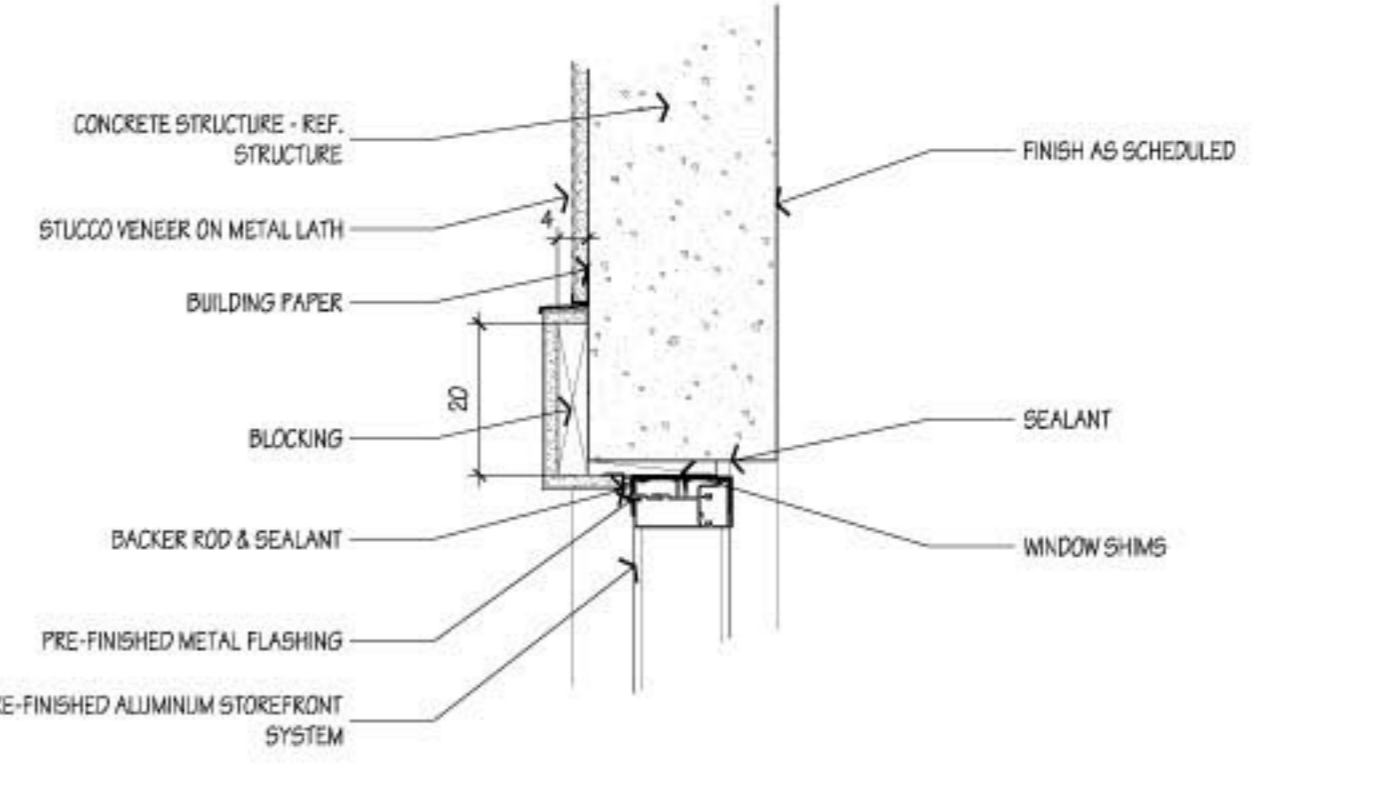

9 STOREFRONT HEAD/JAMB
SCALE: 1" = 10"

10 STOREFRONT THRESHOLD SILL
SCALE: 1" = 10"

11 STOREFRONT SILL
SCALE: 1" = 10"

12 HOLLOW METAL JAMB
SCALE: 1" = 10"

13 HOLLOW METAL HEAD
SCALE: 1" = 10"

14 HOLLOW METAL JAMB
SCALE: 1" = 10"

15 HOLLOW METAL SILL
SCALE: 1" = 10"

23 LOUVER HEAD
SCALE: 1" = 10"

24 LOUVER HEAD/JAMB
SCALE: 1" = 10"

25 LOUVER HEAD/JAMB
SCALE: 1" = 10"

27 LOUVER SILL
SCALE: 1" = 10"

28 LOUVER SILL
SCALE: 1" = 10"

30 CASED OPENING HEAD/JAMB
SCALE: 1" = 10"

31 CASED OPENING HEAD/JAMB
SCALE: 1" = 10"

32 CASED OPENING HEAD/JAMB
SCALE: 1" = 10"

33 CASED OPENING HEAD/JAMB
SCALE: 1" = 10"

34 CASED OPENING HEAD/JAMB
SCALE: 1" = 10"

35 HOLLOW METAL HEAD/JAMB DTL.
SCALE: 1" = 10"

36 HOLLOW METAL HEAD/JAMB
SCALE: 1" = 10"

Empty table grid with 10 columns and 10 rows.