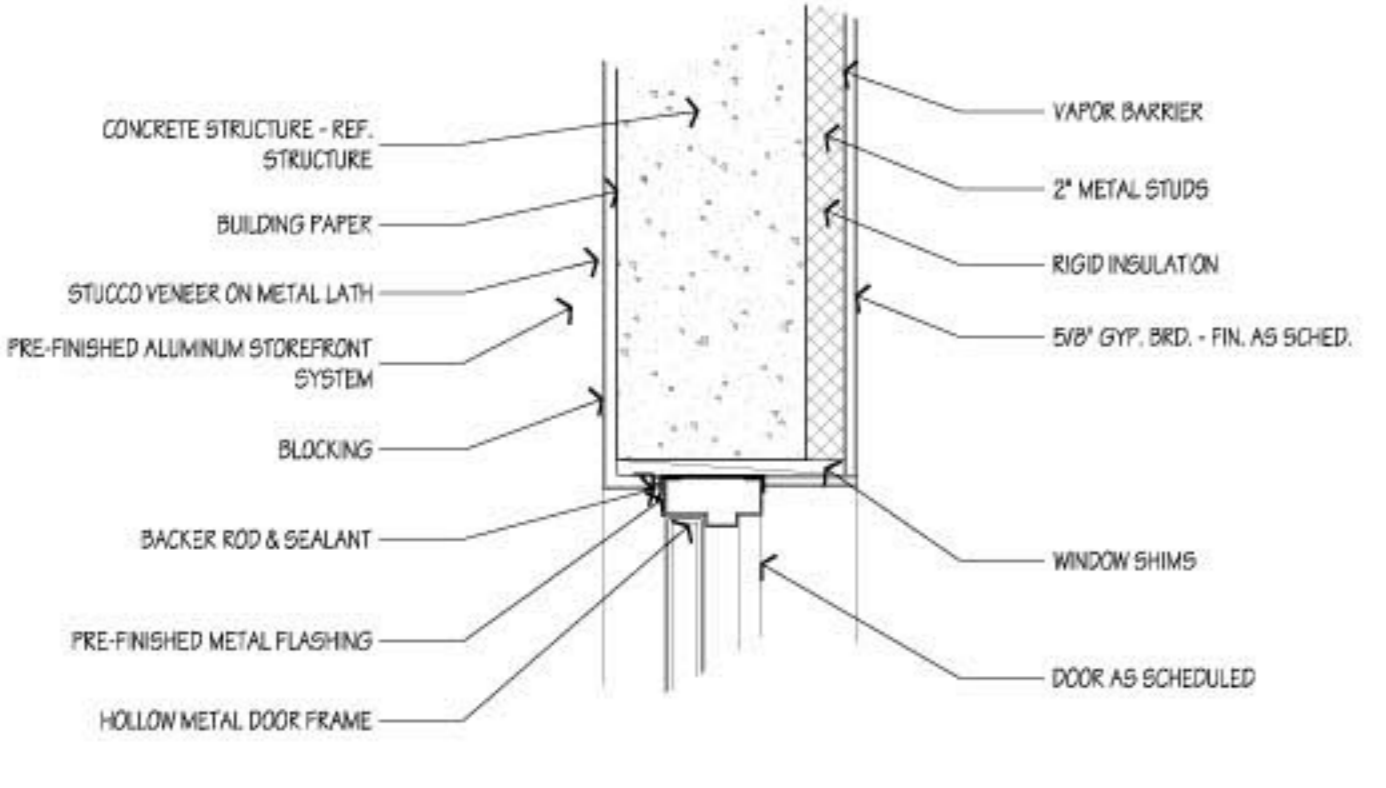

9 STOREFRONT HEAD/JAMB
SCALE: 1" = 10"

10 STOREFRONT THRESHOLD SILL
SCALE: 1" = 10"

11 STOREFRONT SILL
SCALE: 1" = 10"

12 HOLLOW METAL JAMB
SCALE: 1" = 10"

13 HOLLOW METAL HEAD
SCALE: 1" = 10"

14 HOLLOW METAL JAMB
SCALE: 1" = 10"

15 HOLLOW METAL SILL
SCALE: 1" = 10"

23 LOUVER HEAD
SCALE: 1" = 10"

24 LOUVER HEAD/JAMB
SCALE: 1" = 10"

25 LOUVER HEAD/JAMB
SCALE: 1" = 10"

27 LOUVER SILL
SCALE: 1" = 10"

28 LOUVER SILL
SCALE: 1" = 10"

30 CASED OPENING HEAD/JAMB
SCALE: 1" = 10"

31 CASED OPENING HEAD/JAMB
SCALE: 1" = 10"

32 CASED OPENING HEAD/JAMB
SCALE: 1" = 10"

33 CASED OPENING HEAD/JAMB
SCALE: 1" = 10"

34 CASED OPENING HEAD/JAMB
SCALE: 1" = 10"

35 HOLLOW METAL HEAD/JAMB DTL.
SCALE: 1" = 10"

36 HOLLOW METAL HEAD/JAMB
SCALE: 1" = 10"

Empty table grid with 10 columns and 10 rows.