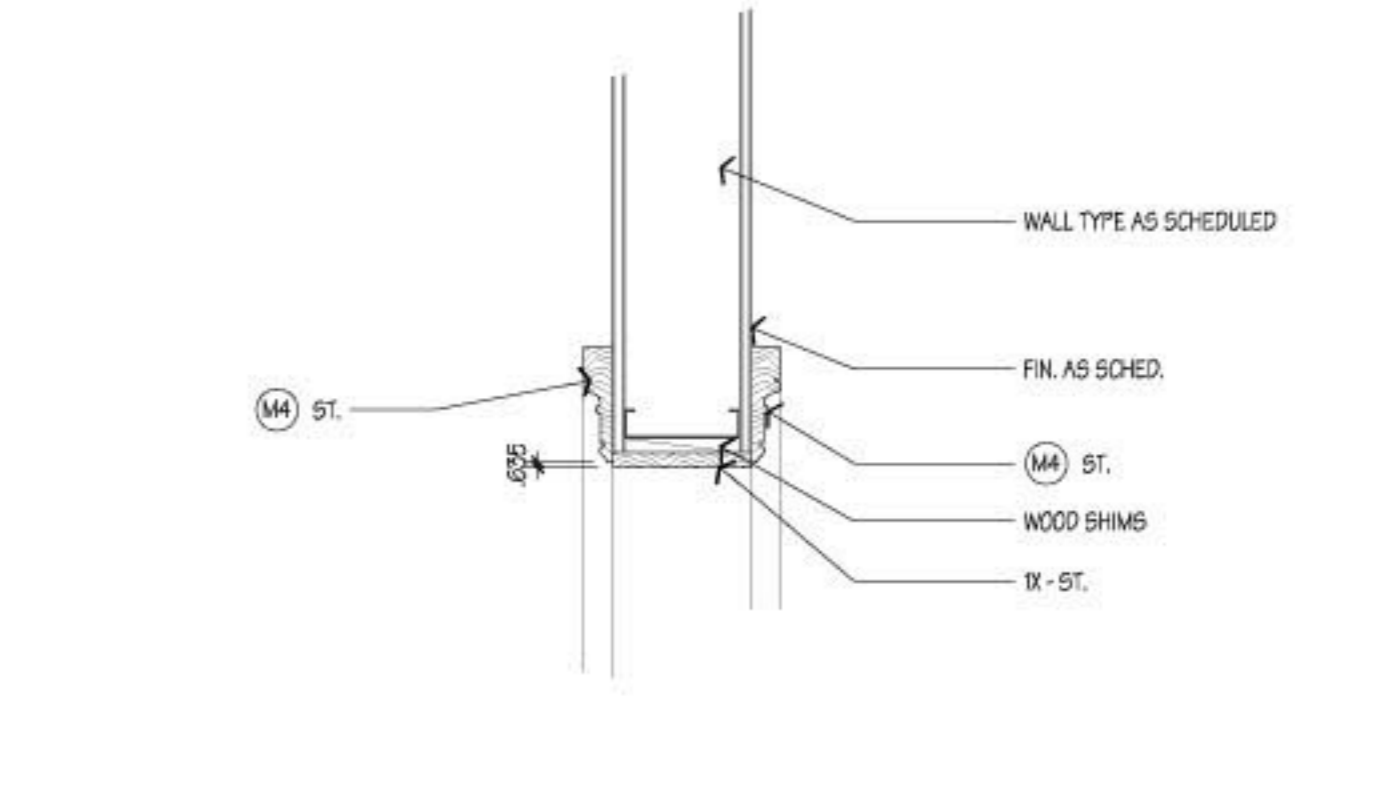

15 HOLLOW METAL SILL
SCALE: 1" = 10"

23 LOUVER HEAD
SCALE: 1" = 10"

24 LOUVER HEAD/JAMB
SCALE: 1" = 10"

25 LOUVER HEAD/JAMB
SCALE: 1" = 10"

27 LOUVER SILL
SCALE: 1" = 10"

28 LOUVER SILL
SCALE: 1" = 10"

30 CASED OPENING HEAD/JAMB
SCALE: 1" = 10"

31 CASED OPENING HEAD/JAMB
SCALE: 1" = 10"

32 CASED OPENING HEAD/JAMB
SCALE: 1" = 10"

33 CASED OPENING HEAD/JAMB
SCALE: 1" = 10"

34 CASED OPENING HEAD/JAMB
SCALE: 1" = 10"

35 HOLLOW METAL HEAD/JAMB DTL.
SCALE: 1" = 10"

36 HOLLOW METAL HEAD/JAMB
SCALE: 1" = 10"

Empty table grid with 10 columns and 10 rows.