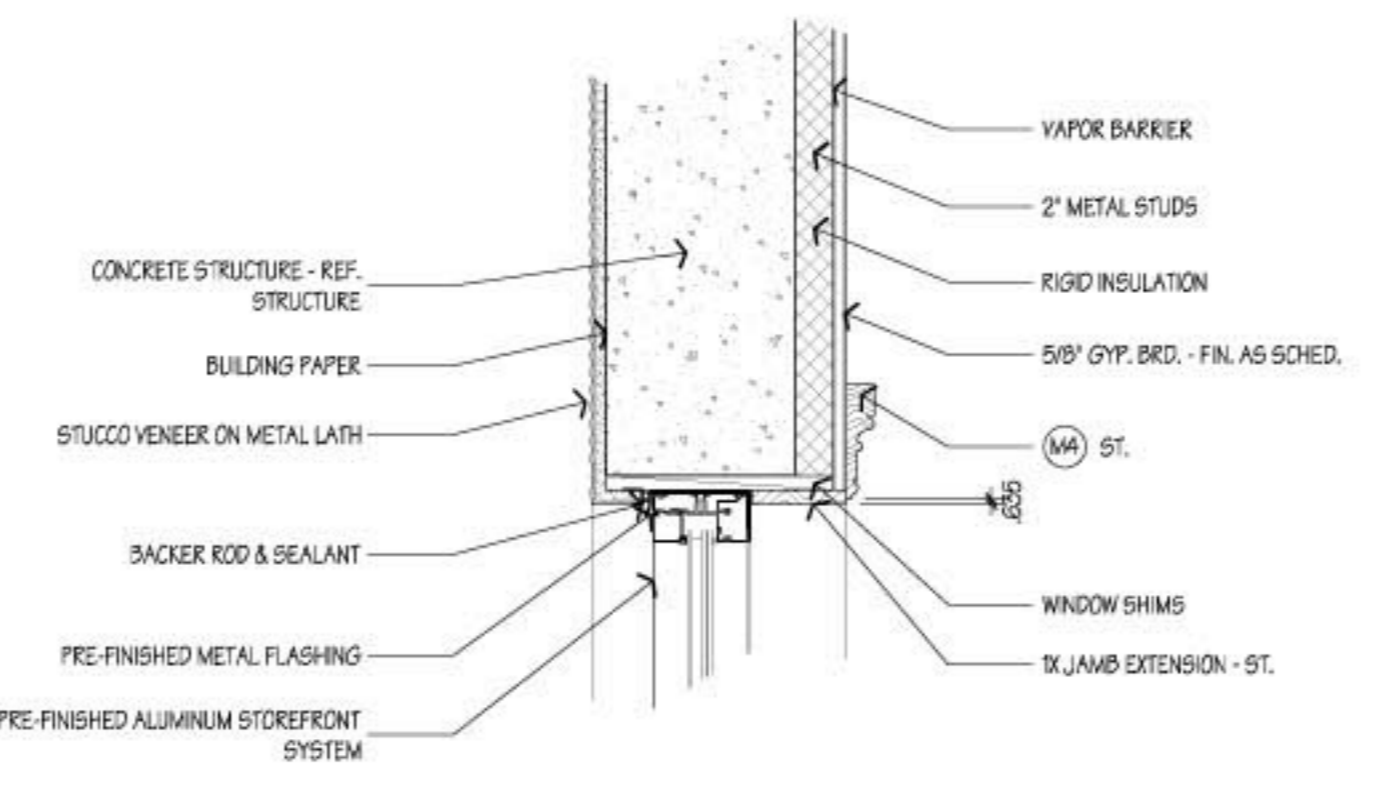

1 TYPICAL THRESHOLD SILL
SCALE: 1" = 10"

2 STOREFRONT HEAD/JAMB
SCALE: 1" = 10"

3 STOREFRONT HEAD/JAMB
SCALE: 1" = 10"

5 STOREFRONT SILL
SCALE: 1" = 10"

6 STOREFRONT SILL
SCALE: 1" = 10"

8 HOLLOW METAL HEAD
SCALE: 1" = 10"

9 STOREFRONT HEAD/JAMB
SCALE: 1" = 10"

10 STOREFRONT THRESHOLD SILL
SCALE: 1" = 10"

11 STOREFRONT SILL
SCALE: 1" = 10"

12 HOLLOW METAL JAMB
SCALE: 1" = 10"

13 HOLLOW METAL HEAD
SCALE: 1" = 10"

14 HOLLOW METAL JAMB
SCALE: 1" = 10"

31 CASED OPENING HEAD/JAMB
SCALE: 1" = 10"

32 CASED OPENING HEAD/JAMB
SCALE: 1" = 10"

33 CASED OPENING HEAD/JAMB
SCALE: 1" = 10"

34 CASED OPENING HEAD/JAMB
SCALE: 1" = 10"

35 HOLLOW METAL HEAD/JAMB DTL.
SCALE: 1" = 10"

36 HOLLOW METAL HEAD/JAMB
SCALE: 1" = 10"

Empty table grid with 10 columns and 10 rows.