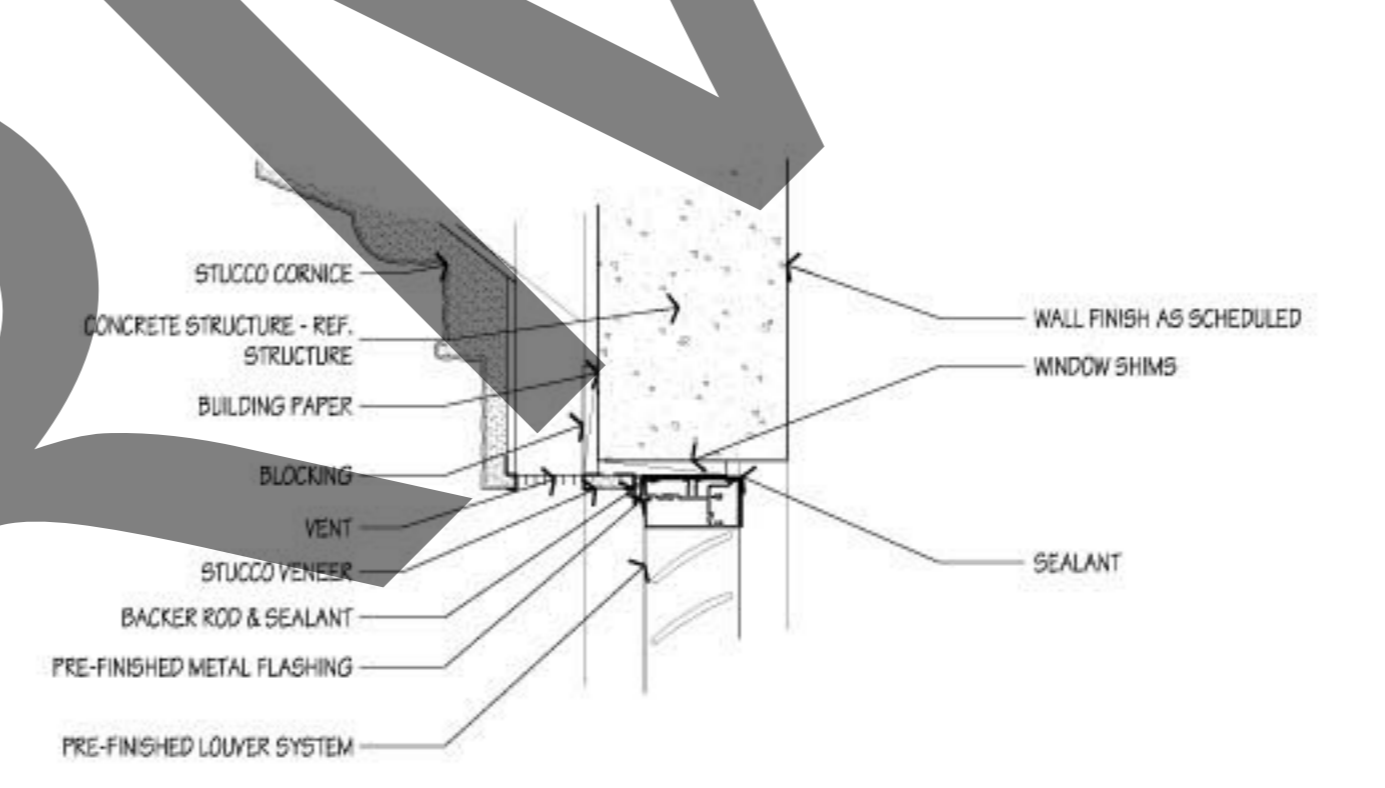

9 STOREFRONT HEAD/JAMB
SCALE: 1" = 10"

10 STOREFRONT THRESHOLD SILL
SCALE: 1" = 10"

11 STOREFRONT SILL
SCALE: 1" = 10"

12 HOLLOW METAL JAMB
SCALE: 1" = 10"

13 HOLLOW METAL HEAD
SCALE: 1" = 10"

14 HOLLOW METAL JAMB
SCALE: 1" = 10"

15 HOLLOW METAL SILL
SCALE: 1" = 10"

23 LOUVER HEAD
SCALE: 1" = 10"

24 LOUVER HEAD/JAMB
SCALE: 1" = 10"

25 LOUVER HEAD/JAMB
SCALE: 1" = 10"

27 LOUVER SILL
SCALE: 1" = 10"

28 LOUVER SILL
SCALE: 1" = 10"

30 CASED OPENING HEAD/JAMB
SCALE: 1" = 10"

31 CASED OPENING HEAD/JAMB
SCALE: 1" = 10"

32 CASED OPENING HEAD/JAMB
SCALE: 1" = 10"

33 CASED OPENING HEAD/JAMB
SCALE: 1" = 10"

34 CASED OPENING HEAD/JAMB
SCALE: 1" = 10"

35 HOLLOW METAL HEAD/JAMB DTL.
SCALE: 1" = 10"

36 HOLLOW METAL HEAD/JAMB
SCALE: 1" = 10"

Empty table grid with 10 columns and 10 rows.