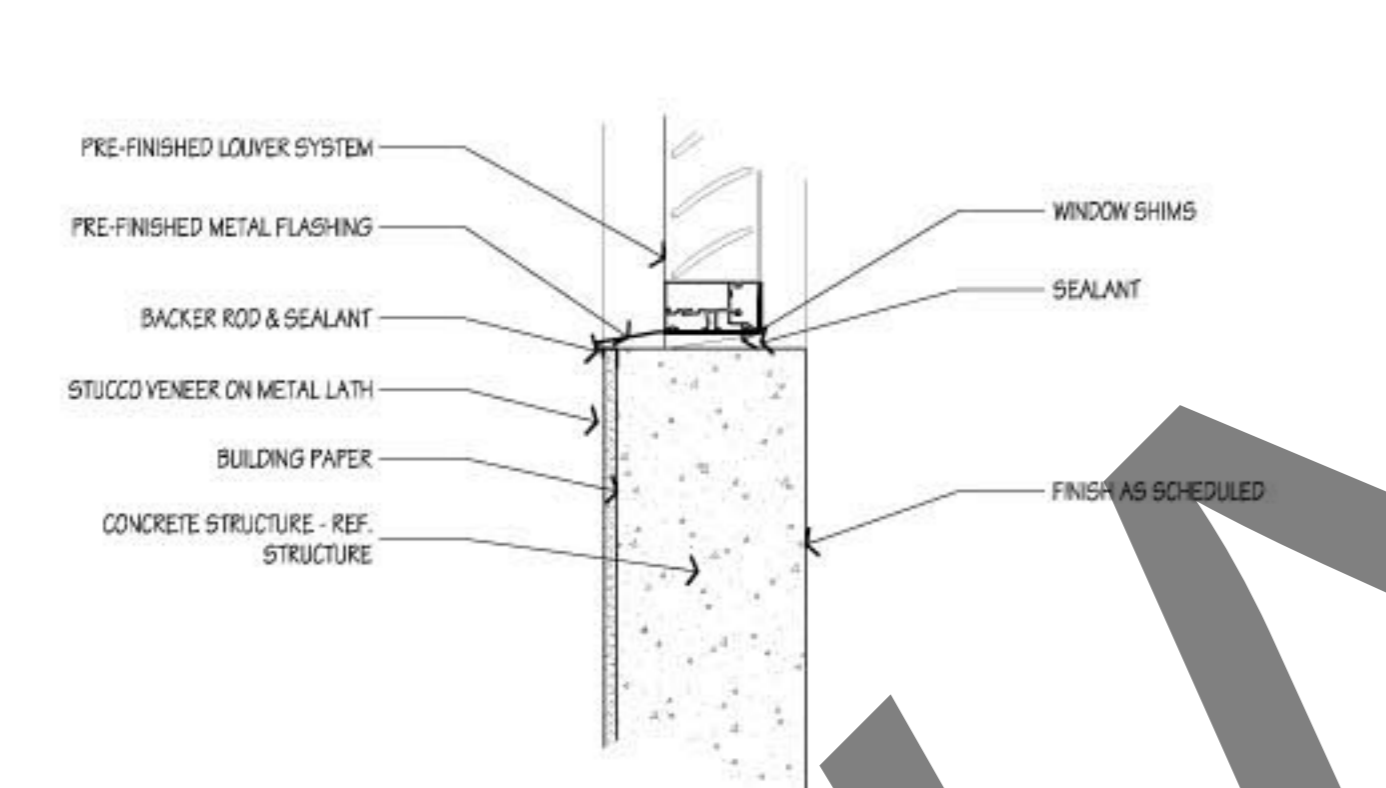

15 HOLLOW METAL SILL
SCALE: 1" = 10"

23 LOUVER HEAD
SCALE: 1" = 10"

24 LOUVER HEAD/JAMB
SCALE: 1" = 10"

25 LOUVER HEAD/JAMB
SCALE: 1" = 10"

27 LOUVER SILL
SCALE: 1" = 10"

28 LOUVER SILL
SCALE: 1" = 10"

30 CASED OPENING HEAD/JAMB
SCALE: 1" = 10"

31 CASED OPENING HEAD/JAMB
SCALE: 1" = 10"

32 CASED OPENING HEAD/JAMB
SCALE: 1" = 10"

33 CASED OPENING HEAD/JAMB
SCALE: 1" = 10"

34 CASED OPENING HEAD/JAMB
SCALE: 1" = 10"

35 HOLLOW METAL HEAD/JAMB DTL.
SCALE: 1" = 10"

36 HOLLOW METAL HEAD/JAMB
SCALE: 1" = 10"

Empty table grid with 10 columns and 10 rows.