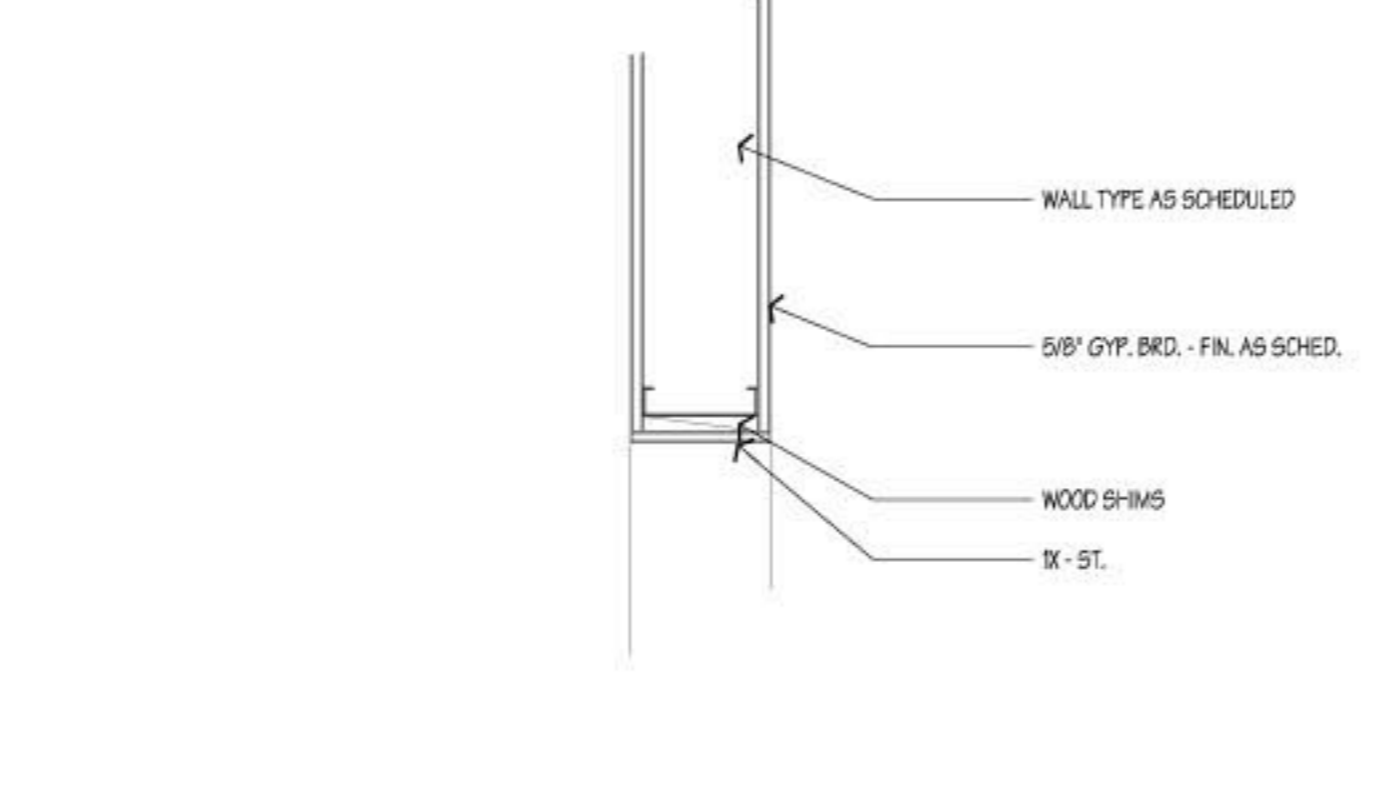

15 HOLLOW METAL SILL
SCALE: 1" = 10"

23 LOUVER HEAD
SCALE: 1" = 10"

24 LOUVER HEAD/JAMB
SCALE: 1" = 10"

25 LOUVER HEAD/JAMB
SCALE: 1" = 10"

27 LOUVER SILL
SCALE: 1" = 10"

28 LOUVER SILL
SCALE: 1" = 10"

30 CASED OPENING HEAD/JAMB
SCALE: 1" = 10"

31 CASED OPENING HEAD/JAMB
SCALE: 1" = 10"

32 CASED OPENING HEAD/JAMB
SCALE: 1" = 10"

33 CASED OPENING HEAD/JAMB
SCALE: 1" = 10"

34 CASED OPENING HEAD/JAMB
SCALE: 1" = 10"

35 HOLLOW METAL HEAD/JAMB DTL.
SCALE: 1" = 10"

36 HOLLOW METAL HEAD/JAMB
SCALE: 1" = 10"

Empty table grid with 10 columns and 10 rows.