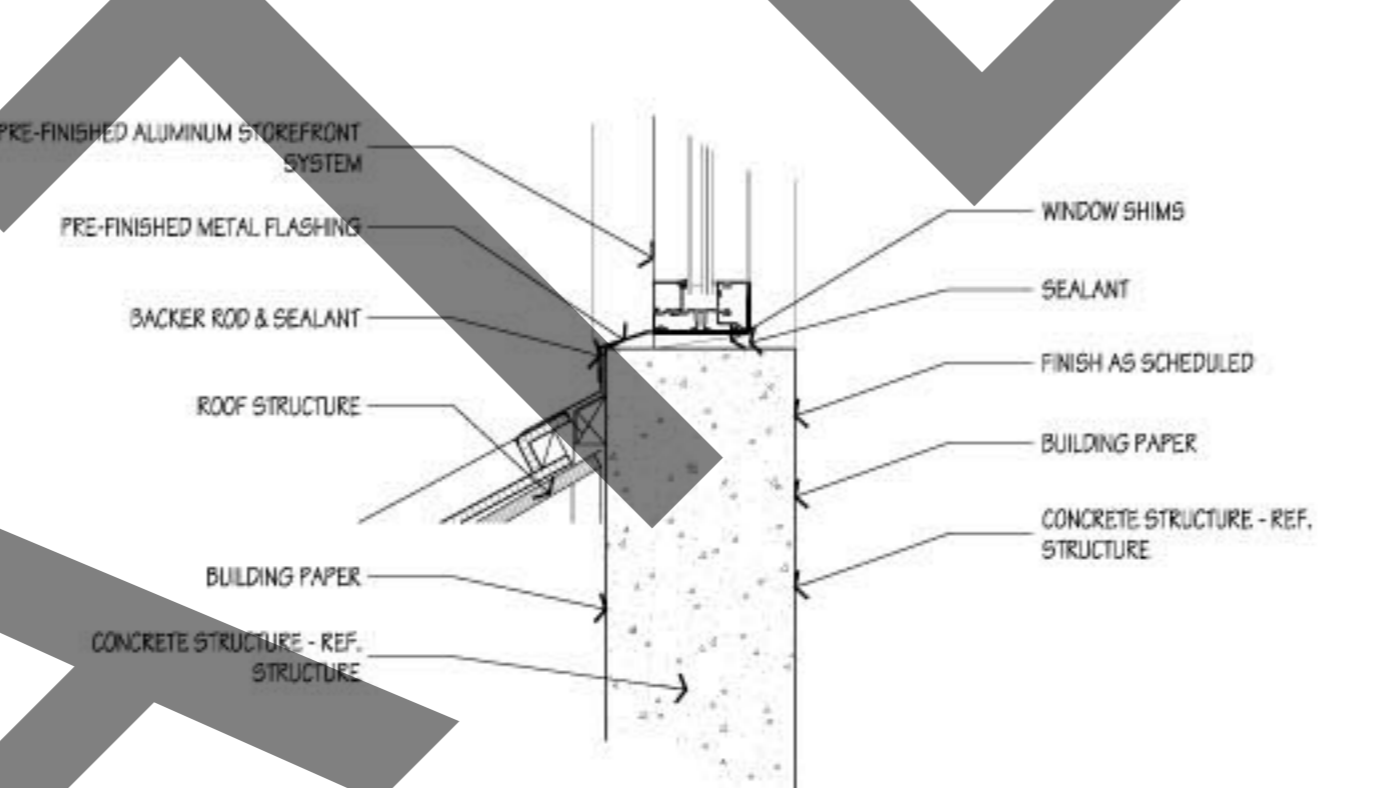

15 HOLLOW METAL SILL
SCALE: 1" = 10"

23 LOUVER HEAD
SCALE: 1" = 10"

24 LOUVER HEAD/JAMB
SCALE: 1" = 10"

25 LOUVER HEAD/JAMB
SCALE: 1" = 10"

27 LOUVER SILL
SCALE: 1" = 10"

28 LOUVER SILL
SCALE: 1" = 10"

30 CASED OPENING HEAD/JAMB
SCALE: 1" = 10"

31 CASED OPENING HEAD/JAMB
SCALE: 1" = 10"

32 CASED OPENING HEAD/JAMB
SCALE: 1" = 10"

33 CASED OPENING HEAD/JAMB
SCALE: 1" = 10"

34 CASED OPENING HEAD/JAMB
SCALE: 1" = 10"

35 HOLLOW METAL HEAD/JAMB DTL.
SCALE: 1" = 10"

36 HOLLOW METAL HEAD/JAMB
SCALE: 1" = 10"

Empty table grid with 10 columns and 10 rows.