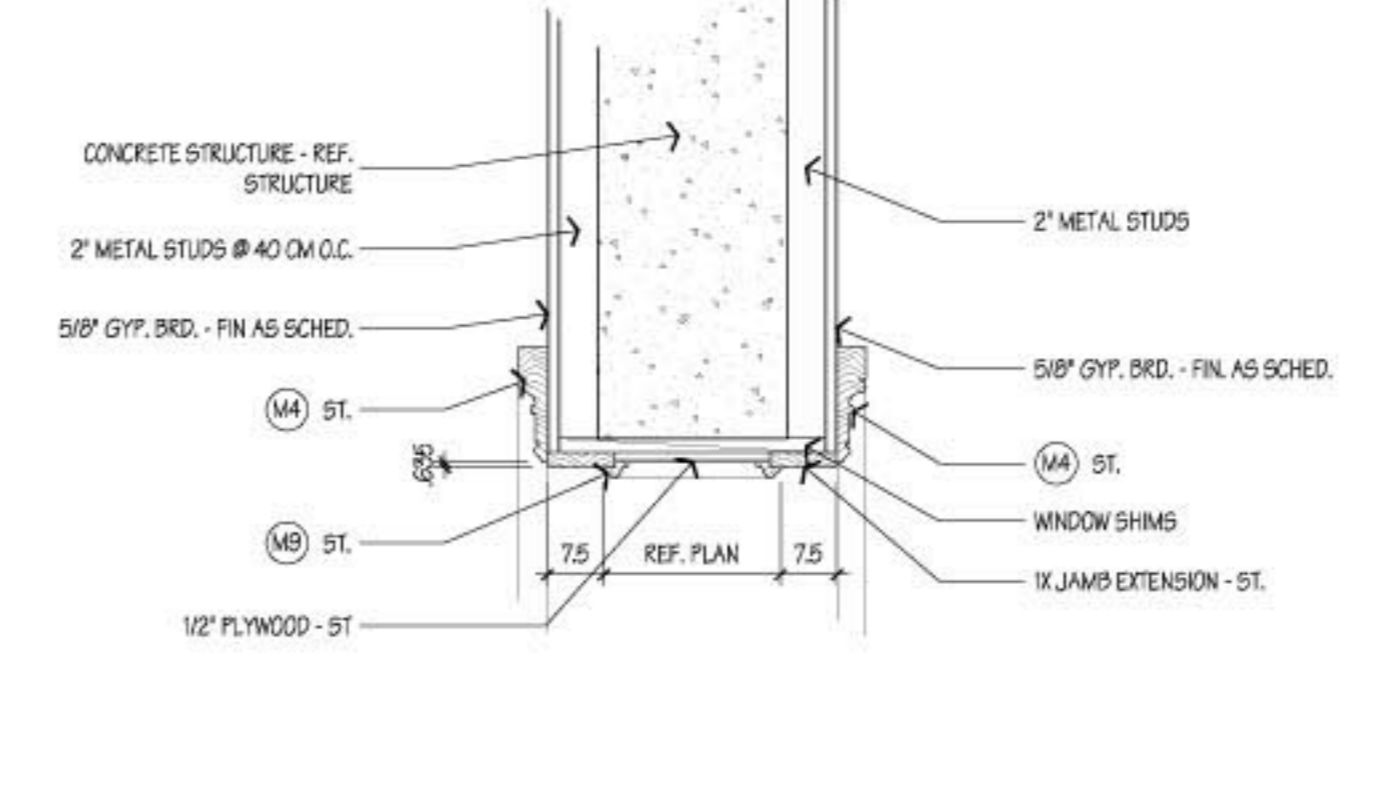

15 HOLLOW METAL SILL
SCALE: 1" = 10"

23 LOUVER HEAD
SCALE: 1" = 10"

24 LOUVER HEAD/JAMB
SCALE: 1" = 10"

25 LOUVER HEAD/JAMB
SCALE: 1" = 10"

27 LOUVER SILL
SCALE: 1" = 10"

28 LOUVER SILL
SCALE: 1" = 10"

30 CASED OPENING HEAD/JAMB
SCALE: 1" = 10"

31 CASED OPENING HEAD/JAMB
SCALE: 1" = 10"

32 CASED OPENING HEAD/JAMB
SCALE: 1" = 10"

33 CASED OPENING HEAD/JAMB
SCALE: 1" = 10"

34 CASED OPENING HEAD/JAMB
SCALE: 1" = 10"

35 HOLLOW METAL HEAD/JAMB DTL.
SCALE: 1" = 10"

36 HOLLOW METAL HEAD/JAMB
SCALE: 1" = 10"

Empty table grid with 10 columns and 10 rows.