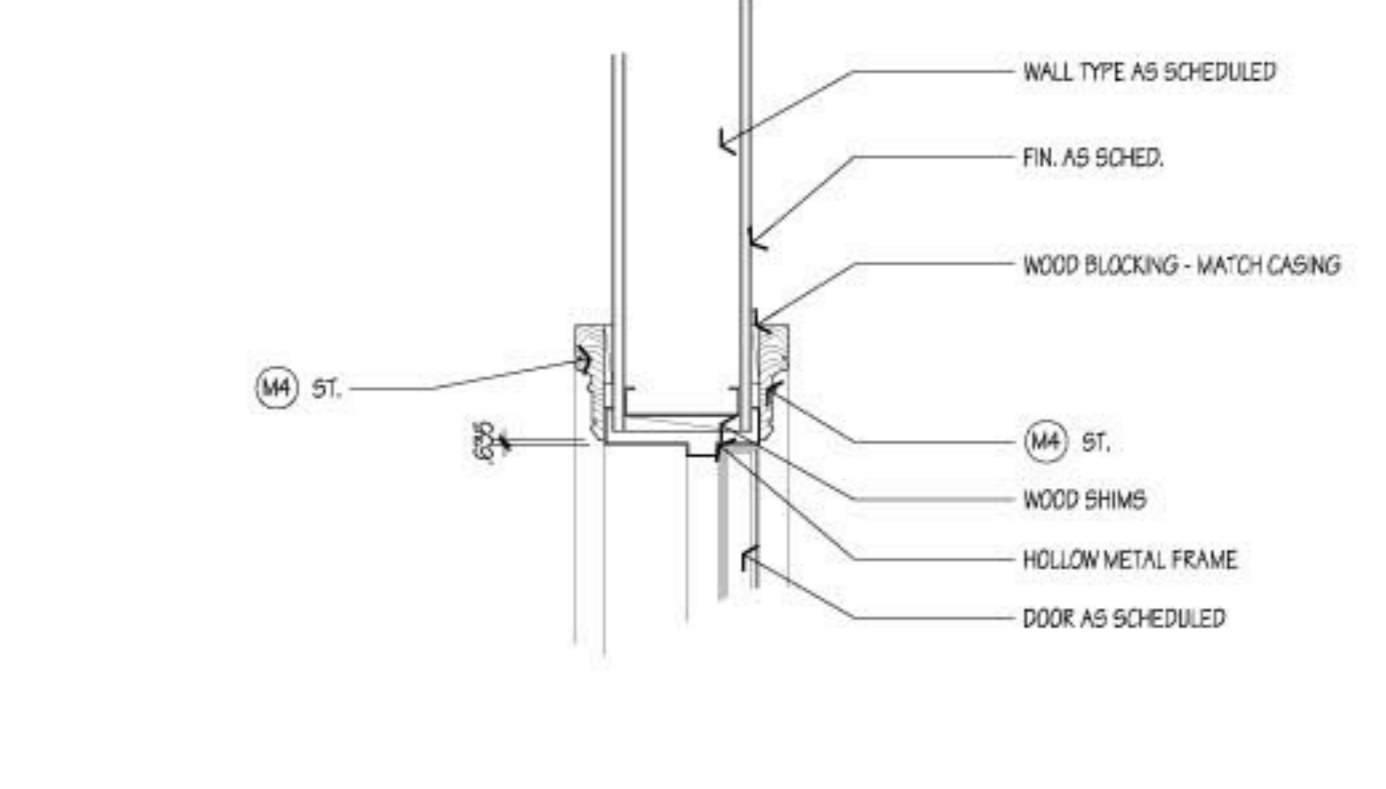

15 HOLLOW METAL SILL
SCALE: 1" = 10"

23 LOUVER HEAD
SCALE: 1" = 10"

24 LOUVER HEAD/JAMB
SCALE: 1" = 10"

25 LOUVER HEAD/JAMB
SCALE: 1" = 10"

27 LOUVER SILL
SCALE: 1" = 10"

28 LOUVER SILL
SCALE: 1" = 10"

30 CASED OPENING HEAD/JAMB
SCALE: 1" = 10"

31 CASED OPENING HEAD/JAMB
SCALE: 1" = 10"

32 CASED OPENING HEAD/JAMB
SCALE: 1" = 10"

33 CASED OPENING HEAD/JAMB
SCALE: 1" = 10"

34 CASED OPENING HEAD/JAMB
SCALE: 1" = 10"

35 HOLLOW METAL HEAD/JAMB DTL.
SCALE: 1" = 10"

36 HOLLOW METAL HEAD/JAMB
SCALE: 1" = 10"

Empty table grid with 10 columns and 10 rows.