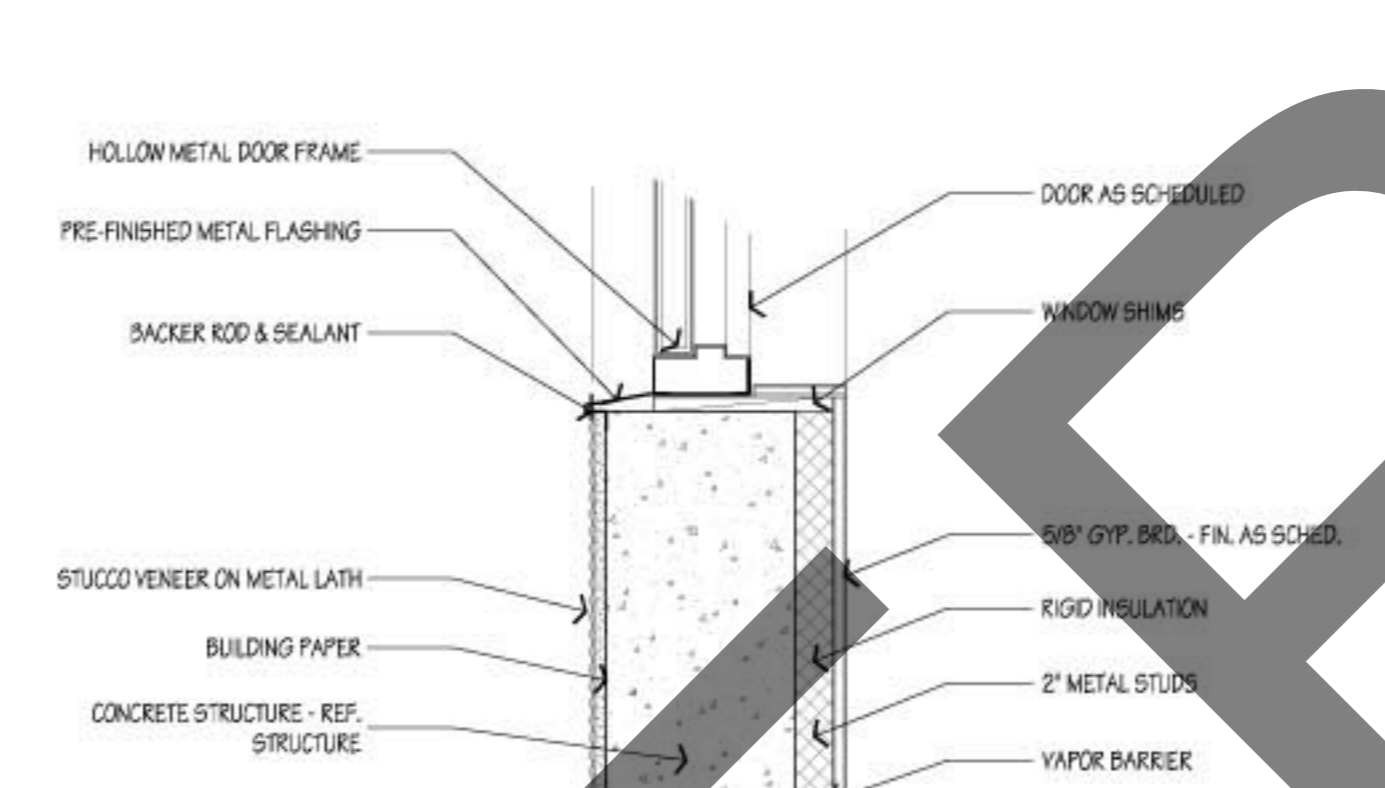

9 STOREFRONT HEAD/JAMB
SCALE: 1" = 10"

10 STOREFRONT THRESHOLD SILL
SCALE: 1" = 10"

11 STOREFRONT SILL
SCALE: 1" = 10"

12 HOLLOW METAL JAMB
SCALE: 1" = 10"

13 HOLLOW METAL HEAD
SCALE: 1" = 10"

14 HOLLOW METAL JAMB
SCALE: 1" = 10"

15 HOLLOW METAL SILL
SCALE: 1" = 10"

23 LOUVER HEAD
SCALE: 1" = 10"

24 LOUVER HEAD/JAMB
SCALE: 1" = 10"

25 LOUVER HEAD/JAMB
SCALE: 1" = 10"

27 LOUVER SILL
SCALE: 1" = 10"

28 LOUVER SILL
SCALE: 1" = 10"

30 CASED OPENING HEAD/JAMB
SCALE: 1" = 10"

31 CASED OPENING HEAD/JAMB
SCALE: 1" = 10"

32 CASED OPENING HEAD/JAMB
SCALE: 1" = 10"

33 CASED OPENING HEAD/JAMB
SCALE: 1" = 10"

34 CASED OPENING HEAD/JAMB
SCALE: 1" = 10"

35 HOLLOW METAL HEAD/JAMB DTL.
SCALE: 1" = 10"