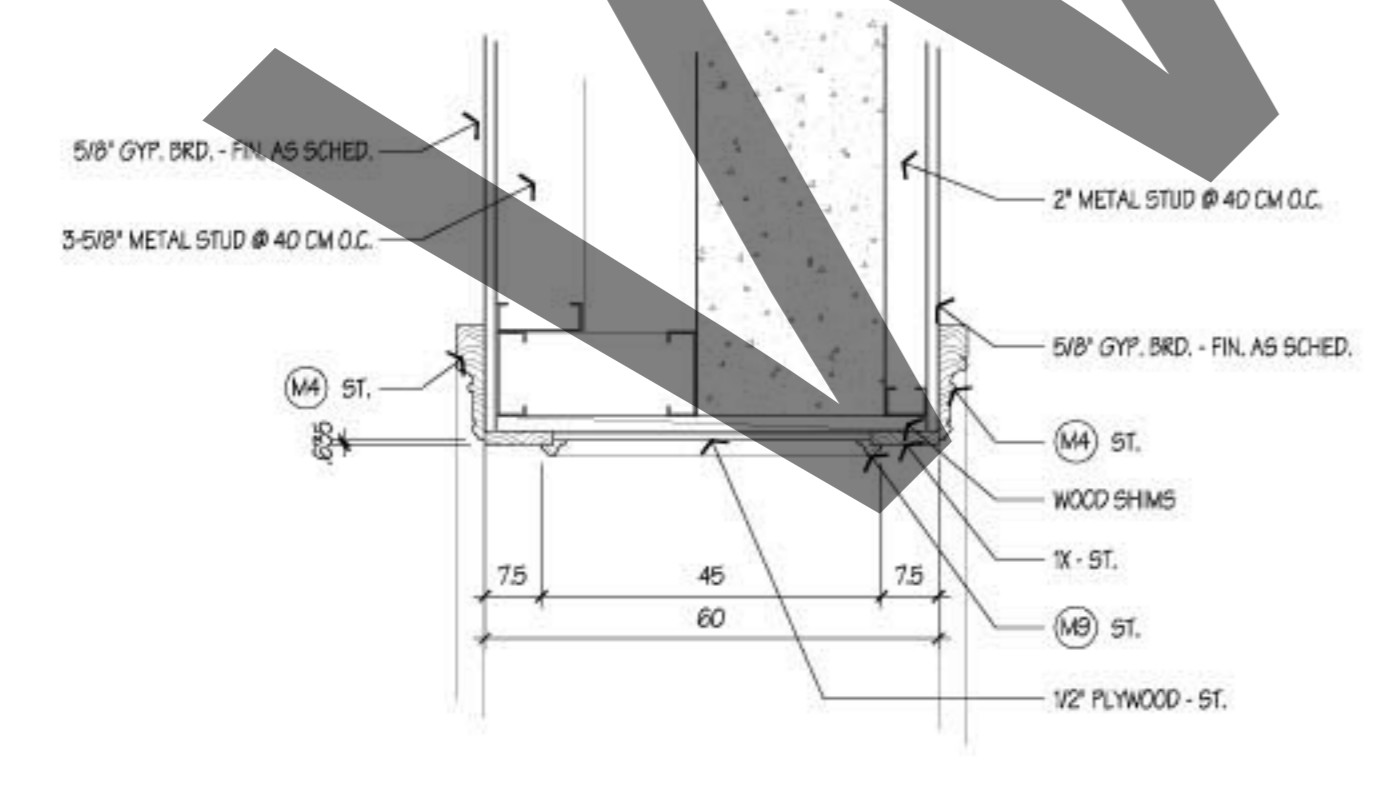

1 TYPICAL THRESHOLD SILL
SCALE: 1" = 10"

2 STOREFRONT HEAD/JAMB
SCALE: 1" = 10"

3 STOREFRONT HEAD/JAMB
SCALE: 1" = 10"

5 STOREFRONT SILL
SCALE: 1" = 10"

6 STOREFRONT SILL
SCALE: 1" = 10"

8 HOLLOW METAL HEAD
SCALE: 1" = 10"

15 HOLLOW METAL SILL
SCALE: 1" = 10"

23 LOUVER HEAD
SCALE: 1" = 10"

24 LOUVER HEAD/JAMB
SCALE: 1" = 10"

25 LOUVER HEAD/JAMB
SCALE: 1" = 10"

27 LOUVER SILL
SCALE: 1" = 10"

28 LOUVER SILL
SCALE: 1" = 10"

30 CASED OPENING HEAD/JAMB
SCALE: 1" = 10"

31 CASED OPENING HEAD/JAMB
SCALE: 1" = 10"

32 CASED OPENING HEAD/JAMB
SCALE: 1" = 10"

33 CASED OPENING HEAD/JAMB
SCALE: 1" = 10"

34 CASED OPENING HEAD/JAMB
SCALE: 1" = 10"

35 HOLLOW METAL HEAD/JAMB DTL.
SCALE: 1" = 10"

36 HOLLOW METAL HEAD/JAMB
SCALE: 1" = 10"

Empty table grid with 10 columns and 10 rows.