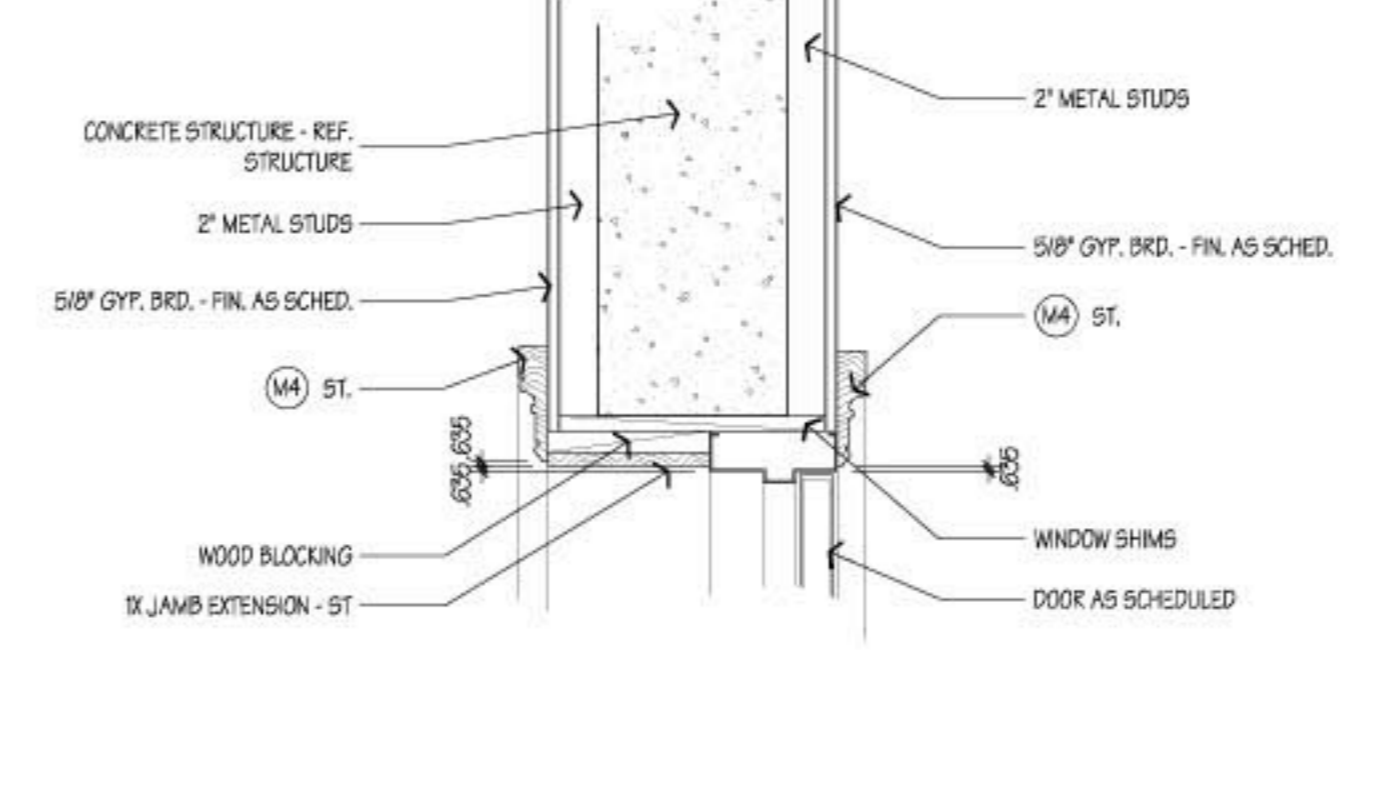

15 HOLLOW METAL SILL
SCALE: 1" = 10"

23 LOUVER HEAD
SCALE: 1" = 10"

24 LOUVER HEAD/JAMB
SCALE: 1" = 10"

25 LOUVER HEAD/JAMB
SCALE: 1" = 10"

27 LOUVER SILL
SCALE: 1" = 10"

28 LOUVER SILL
SCALE: 1" = 10"

30 CASED OPENING HEAD/JAMB
SCALE: 1" = 10"

31 CASED OPENING HEAD/JAMB
SCALE: 1" = 10"

32 CASED OPENING HEAD/JAMB
SCALE: 1" = 10"

33 CASED OPENING HEAD/JAMB
SCALE: 1" = 10"

34 CASED OPENING HEAD/JAMB
SCALE: 1" = 10"

35 HOLLOW METAL HEAD/JAMB DTL.
SCALE: 1" = 10"

36 HOLLOW METAL HEAD/JAMB
SCALE: 1" = 10"

Empty table grid with 10 columns and 10 rows.