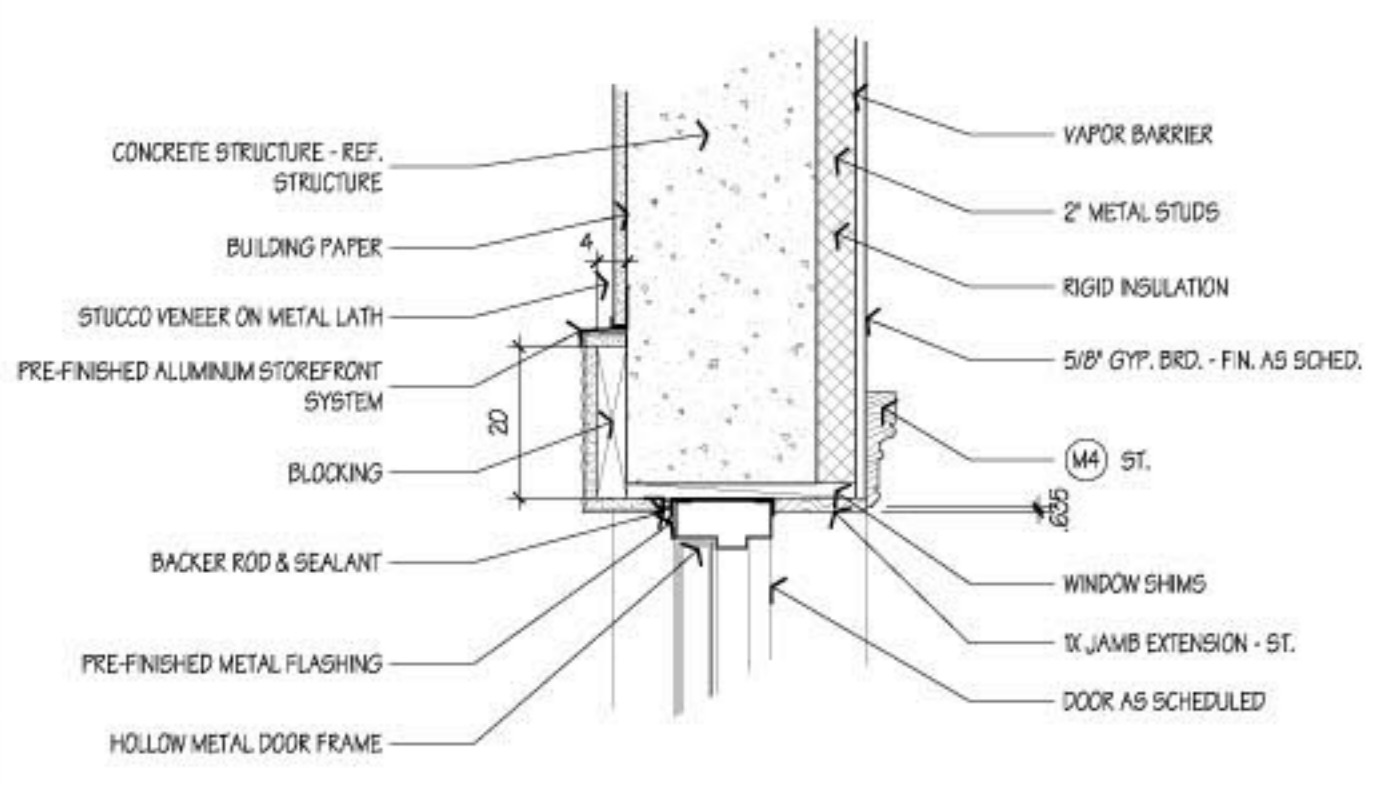

1 TYPICAL THRESHOLD SILL
SCALE: 1" = 10"

2 STOREFRONT HEAD/JAMB
SCALE: 1" = 10"

3 STOREFRONT HEAD/JAMB
SCALE: 1" = 10"

5 STOREFRONT SILL
SCALE: 1" = 10"

6 STOREFRONT SILL
SCALE: 1" = 10"

8 HOLLOW METAL HEAD
SCALE: 1" = 10"

9 STOREFRONT HEAD/JAMB
SCALE: 1" = 10"

10 STOREFRONT THRESHOLD SILL
SCALE: 1" = 10"

11 STOREFRONT SILL
SCALE: 1" = 10"

12 HOLLOW METAL JAMB
SCALE: 1" = 10"

13 HOLLOW METAL HEAD
SCALE: 1" = 10"

14 HOLLOW METAL JAMB
SCALE: 1" = 10"

31 CASED OPENING HEAD/JAMB
SCALE: 1" = 10"

32 CASED OPENING HEAD/JAMB
SCALE: 1" = 10"

33 CASED OPENING HEAD/JAMB
SCALE: 1" = 10"

34 CASED OPENING HEAD/JAMB
SCALE: 1" = 10"

35 HOLLOW METAL HEAD/JAMB DTL.
SCALE: 1" = 10"

36 HOLLOW METAL HEAD/JAMB
SCALE: 1" = 10"

Empty table grid with 10 columns and 10 rows.