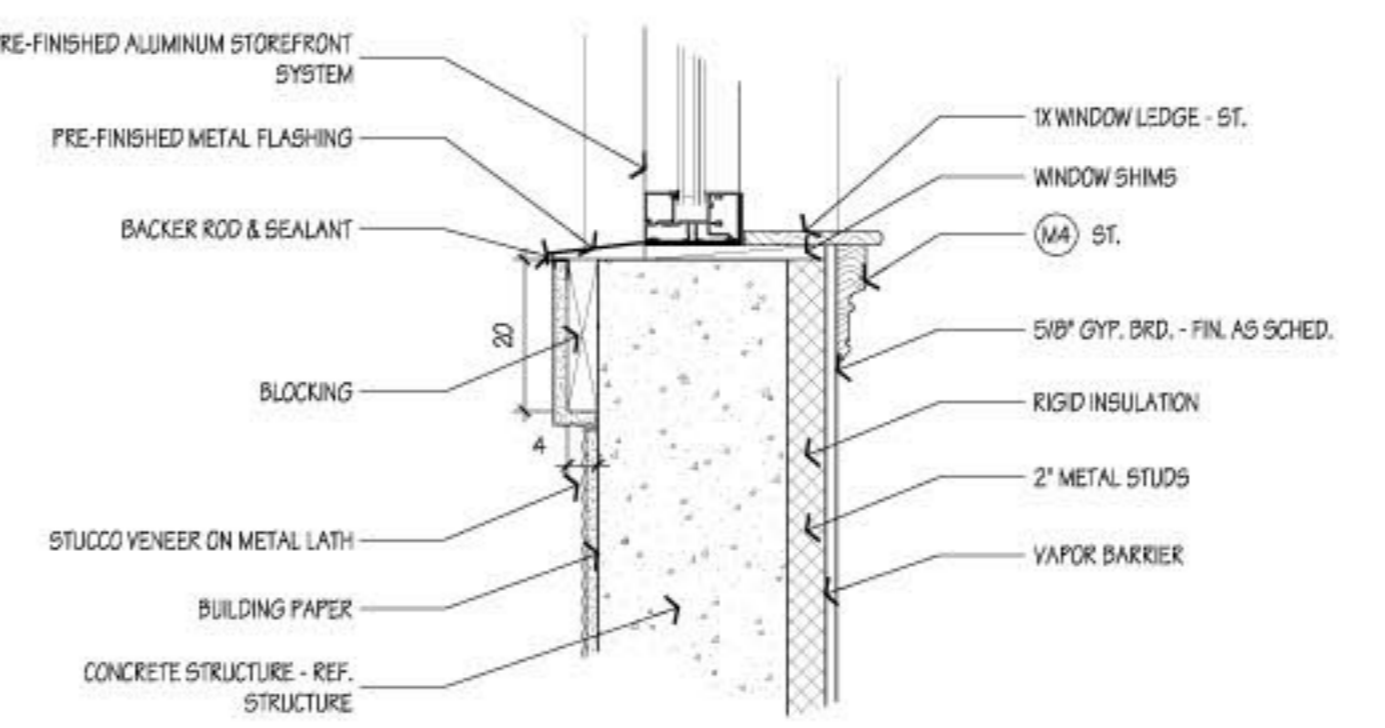

1 TYPICAL THRESHOLD SILL
SCALE: 1" = 10"

2 STOREFRONT HEAD/JAMB
SCALE: 1" = 10"

3 STOREFRONT HEAD/JAMB
SCALE: 1" = 10"

5 STOREFRONT SILL
SCALE: 1" = 10"

6 STOREFRONT SILL
SCALE: 1" = 10"

8 HOLLOW METAL HEAD
SCALE: 1" = 10"

9 STOREFRONT HEAD/JAMB
SCALE: 1" = 10"

10 STOREFRONT THRESHOLD SILL
SCALE: 1" = 10"

11 STOREFRONT SILL
SCALE: 1" = 10"

12 HOLLOW METAL JAMB
SCALE: 1" = 10"

13 HOLLOW METAL HEAD
SCALE: 1" = 10"

14 HOLLOW METAL JAMB
SCALE: 1" = 10"

31 CASED OPENING HEAD/JAMB
SCALE: 1" = 10"

32 CASED OPENING HEAD/JAMB
SCALE: 1" = 10"

33 CASED OPENING HEAD/JAMB
SCALE: 1" = 10"

34 CASED OPENING HEAD/JAMB
SCALE: 1" = 10"

35 HOLLOW METAL HEAD/JAMB DTL.
SCALE: 1" = 10"

36 HOLLOW METAL HEAD/JAMB
SCALE: 1" = 10"

Empty table grid with 10 columns and 10 rows.