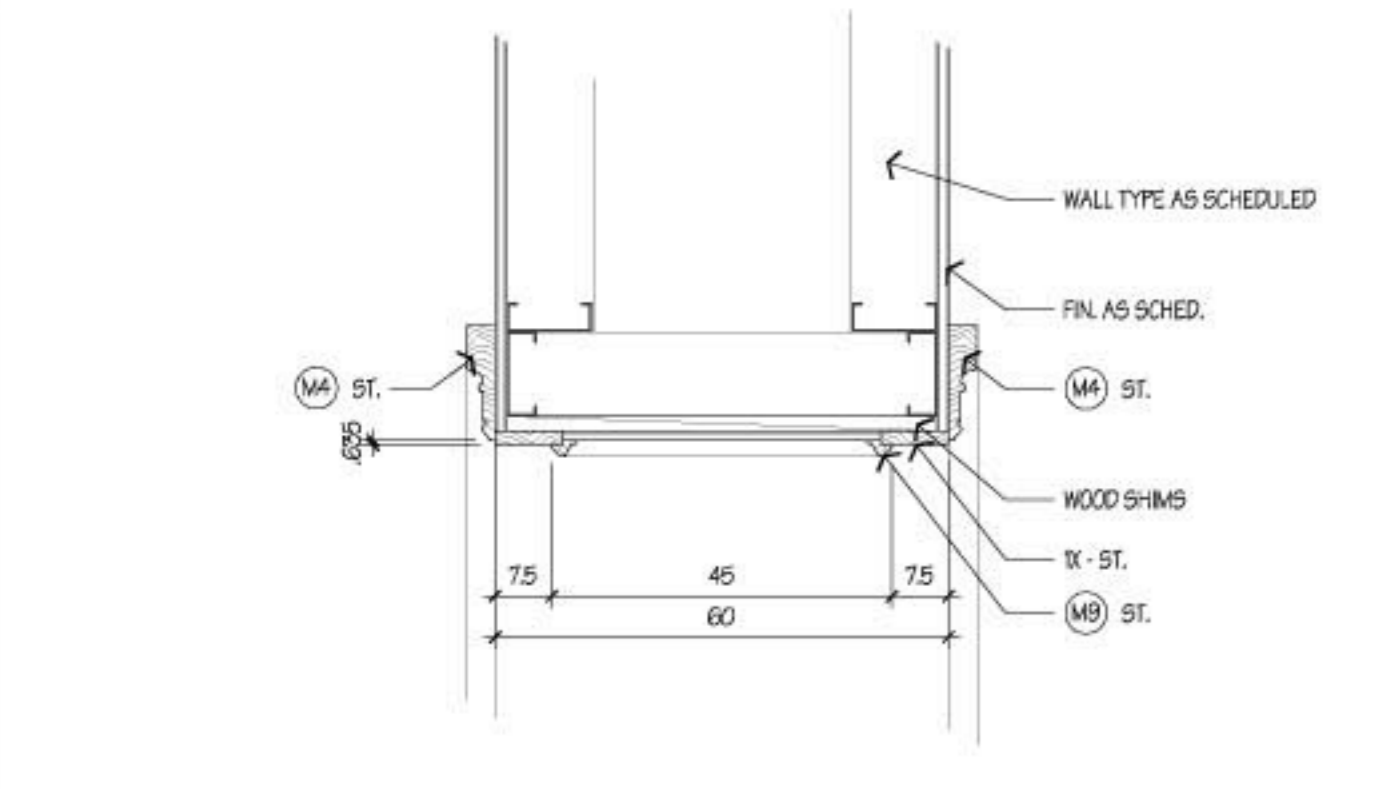

1 TYPICAL THRESHOLD SILL
SCALE: 1" = 10"

2 STOREFRONT HEAD/JAMB
SCALE: 1" = 10"

3 STOREFRONT HEAD/JAMB
SCALE: 1" = 10"

5 STOREFRONT SILL
SCALE: 1" = 10"

6 STOREFRONT SILL
SCALE: 1" = 10"

8 HOLLOW METAL HEAD
SCALE: 1" = 10"

15 HOLLOW METAL SILL
SCALE: 1" = 10"

23 LOUVER HEAD
SCALE: 1" = 10"

24 LOUVER HEAD/JAMB
SCALE: 1" = 10"

25 LOUVER HEAD/JAMB
SCALE: 1" = 10"

27 LOUVER SILL
SCALE: 1" = 10"

28 LOUVER SILL
SCALE: 1" = 10"

30 CASED OPENING HEAD/JAMB
SCALE: 1" = 10"

31 CASED OPENING HEAD/JAMB
SCALE: 1" = 10"

32 CASED OPENING HEAD/JAMB
SCALE: 1" = 10"

33 CASED OPENING HEAD/JAMB
SCALE: 1" = 10"

34 CASED OPENING HEAD/JAMB
SCALE: 1" = 10"

35 HOLLOW METAL HEAD/JAMB DTL.
SCALE: 1" = 10"

36 HOLLOW METAL HEAD/JAMB
SCALE: 1" = 10"

Empty table grid with 10 columns and 10 rows.