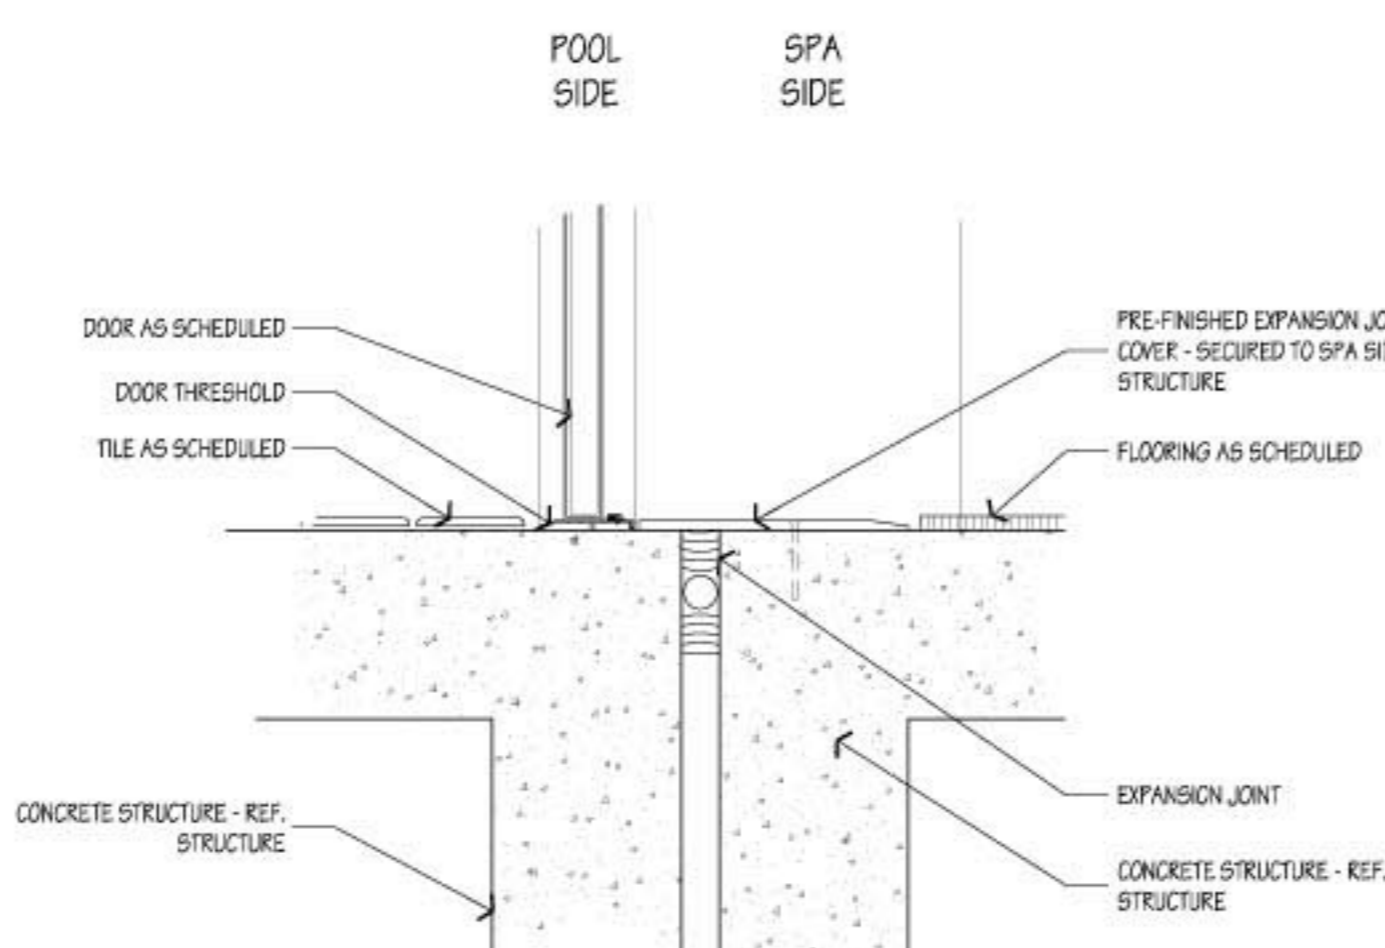

1 TYPICAL THRESHOLD SILL
SCALE: 1" = 10"

2 STOREFRONT HEAD/JAMB
SCALE: 1" = 10"

3 STOREFRONT HEAD/JAMB
SCALE: 1" = 10"

5 STOREFRONT SILL
SCALE: 1" = 10"

6 STOREFRONT SILL
SCALE: 1" = 10"

8 HOLLOW METAL HEAD
SCALE: 1" = 10"

9 STOREFRONT HEAD/JAMB
SCALE: 1" = 10"

10 STOREFRONT THRESHOLD SILL
SCALE: 1" = 10"

11 STOREFRONT SILL
SCALE: 1" = 10"

12 HOLLOW METAL JAMB
SCALE: 1" = 10"

13 HOLLOW METAL HEAD
SCALE: 1" = 10"

14 HOLLOW METAL JAMB
SCALE: 1" = 10"

31 CASED OPENING HEAD/JAMB
SCALE: 1" = 10"

32 CASED OPENING HEAD/JAMB
SCALE: 1" = 10"

33 CASED OPENING HEAD/JAMB
SCALE: 1" = 10"

34 CASED OPENING HEAD/JAMB
SCALE: 1" = 10"

35 HOLLOW METAL HEAD/JAMB DTL.
SCALE: 1" = 10"

36 HOLLOW METAL HEAD/JAMB
SCALE: 1" = 10"

Empty table grid with 10 columns and 10 rows.