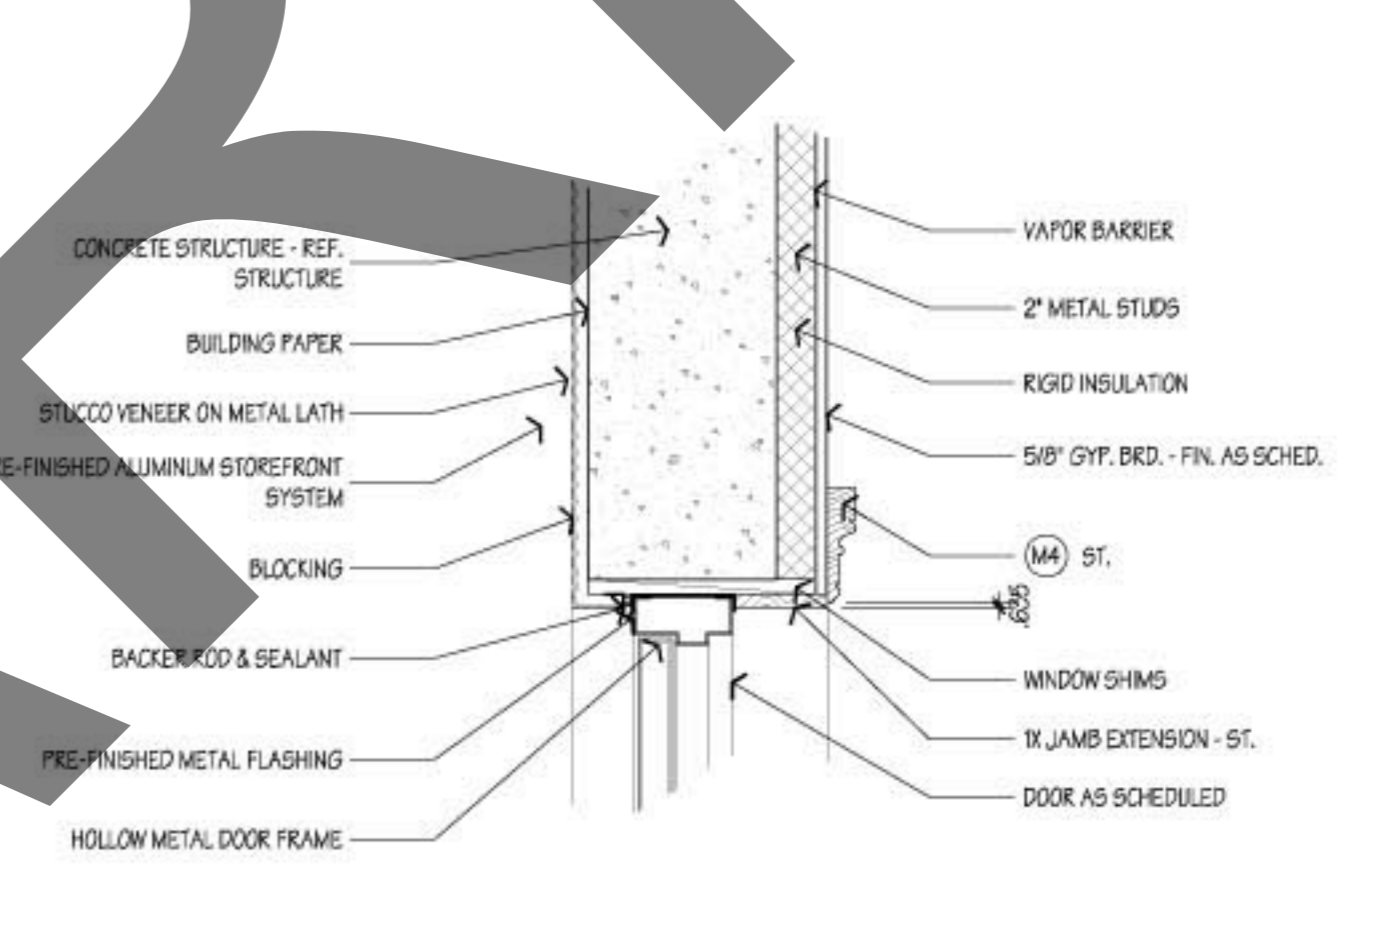

1 TYPICAL THRESHOLD SILL
SCALE: 1" = 10"

2 STOREFRONT HEAD/JAMB
SCALE: 1" = 10"

3 STOREFRONT HEAD/JAMB
SCALE: 1" = 10"

5 STOREFRONT SILL
SCALE: 1" = 10"

6 STOREFRONT SILL
SCALE: 1" = 10"

8 HOLLOW METAL HEAD
SCALE: 1" = 10"

9 STOREFRONT HEAD/JAMB
SCALE: 1" = 10"

10 STOREFRONT THRESHOLD SILL
SCALE: 1" = 10"

11 STOREFRONT SILL
SCALE: 1" = 10"

12 HOLLOW METAL JAMB
SCALE: 1" = 10"

13 HOLLOW METAL HEAD
SCALE: 1" = 10"

14 HOLLOW METAL JAMB
SCALE: 1" = 10"

31 CASED OPENING HEAD/JAMB
SCALE: 1" = 10"

32 CASED OPENING HEAD/JAMB
SCALE: 1" = 10"

33 CASED OPENING HEAD/JAMB
SCALE: 1" = 10"

34 CASED OPENING HEAD/JAMB
SCALE: 1" = 10"

35 HOLLOW METAL HEAD/JAMB DTL.
SCALE: 1" = 10"

36 HOLLOW METAL HEAD/JAMB
SCALE: 1" = 10"

Empty table grid with 10 columns and 10 rows.