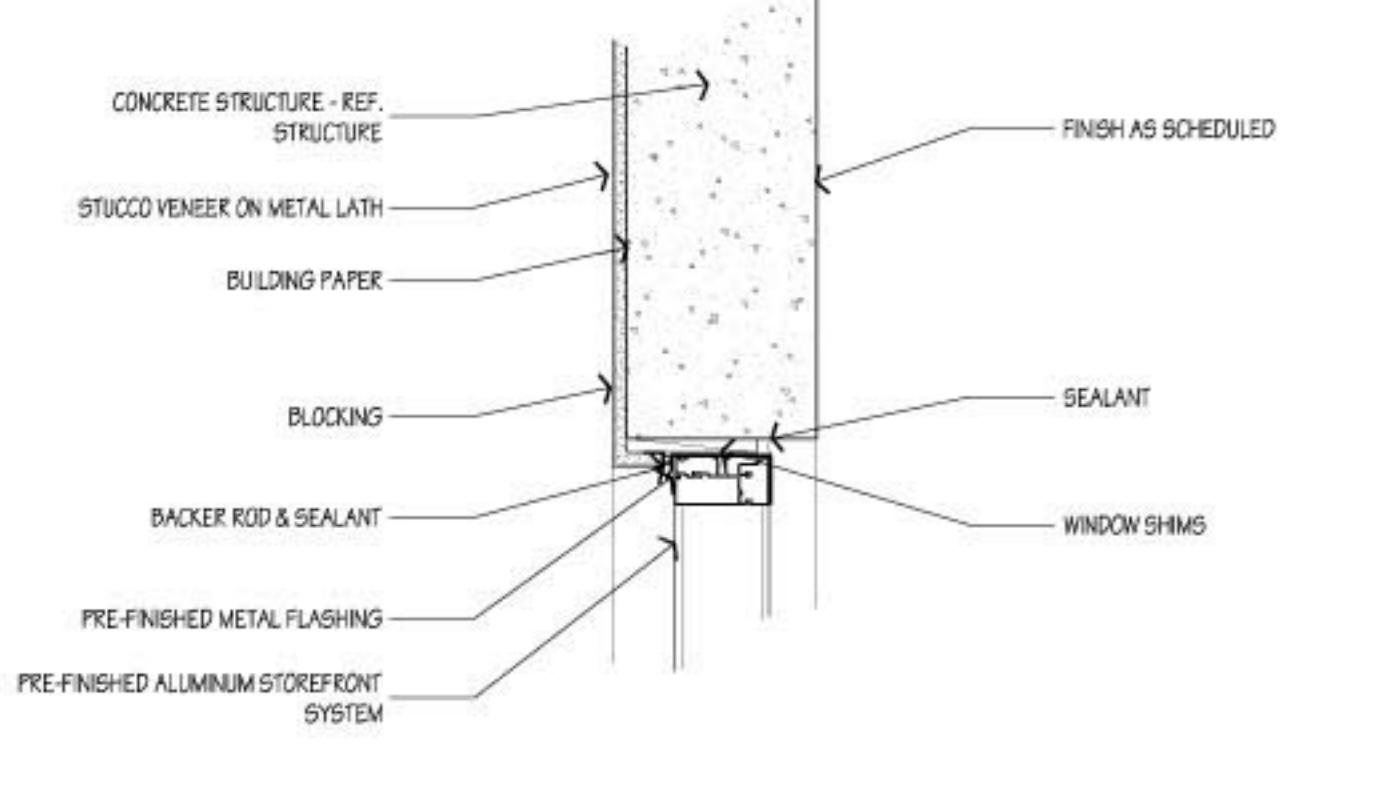

9 STOREFRONT HEAD/JAMB
SCALE: 1" = 10"

10 STOREFRONT THRESHOLD SILL
SCALE: 1" = 10"

11 STOREFRONT SILL
SCALE: 1" = 10"

12 HOLLOW METAL JAMB
SCALE: 1" = 10"

13 HOLLOW METAL HEAD
SCALE: 1" = 10"

14 HOLLOW METAL JAMB
SCALE: 1" = 10"

15 HOLLOW METAL SILL
SCALE: 1" = 10"

23 LOUVER HEAD
SCALE: 1" = 10"

24 LOUVER HEAD/JAMB
SCALE: 1" = 10"

25 LOUVER HEAD/JAMB
SCALE: 1" = 10"

27 LOUVER SILL
SCALE: 1" = 10"

28 LOUVER SILL
SCALE: 1" = 10"

30 CASED OPENING HEAD/JAMB
SCALE: 1" = 10"

31 CASED OPENING HEAD/JAMB
SCALE: 1" = 10"

32 CASED OPENING HEAD/JAMB
SCALE: 1" = 10"

33 CASED OPENING HEAD/JAMB
SCALE: 1" = 10"

34 CASED OPENING HEAD/JAMB
SCALE: 1" = 10"

35 HOLLOW METAL HEAD/JAMB DTL.
SCALE: 1" = 10"

36 HOLLOW METAL HEAD/JAMB
SCALE: 1" = 10"

Empty table grid with 10 columns and 10 rows.