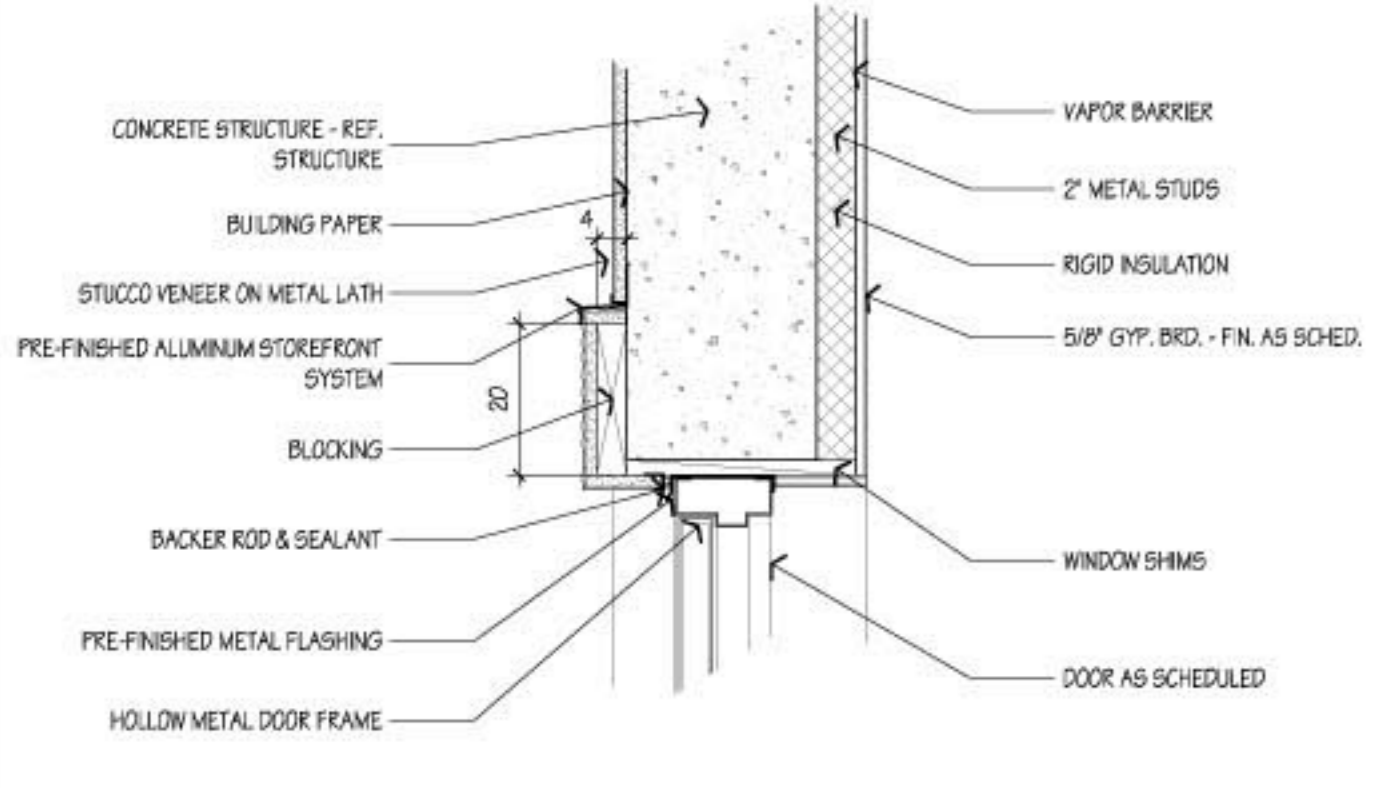

9 STOREFRONT HEAD/JAMB
SCALE: 1" = 10"

10 STOREFRONT THRESHOLD SILL
SCALE: 1" = 10"

11 STOREFRONT SILL
SCALE: 1" = 10"

12 HOLLOW METAL JAMB
SCALE: 1" = 10"

13 HOLLOW METAL HEAD
SCALE: 1" = 10"

14 HOLLOW METAL JAMB
SCALE: 1" = 10"

15 HOLLOW METAL SILL
SCALE: 1" = 10"

23 LOUVER HEAD
SCALE: 1" = 10"

24 LOUVER HEAD/JAMB
SCALE: 1" = 10"

25 LOUVER HEAD/JAMB
SCALE: 1" = 10"

27 LOUVER SILL
SCALE: 1" = 10"

28 LOUVER SILL
SCALE: 1" = 10"

30 CASED OPENING HEAD/JAMB
SCALE: 1" = 10"

31 CASED OPENING HEAD/JAMB
SCALE: 1" = 10"

32 CASED OPENING HEAD/JAMB
SCALE: 1" = 10"

33 CASED OPENING HEAD/JAMB
SCALE: 1" = 10"

34 CASED OPENING HEAD/JAMB
SCALE: 1" = 10"

35 HOLLOW METAL HEAD/JAMB DTL.
SCALE: 1" = 10"

36 HOLLOW METAL HEAD/JAMB
SCALE: 1" = 10"

Empty table grid with 10 columns and 10 rows.