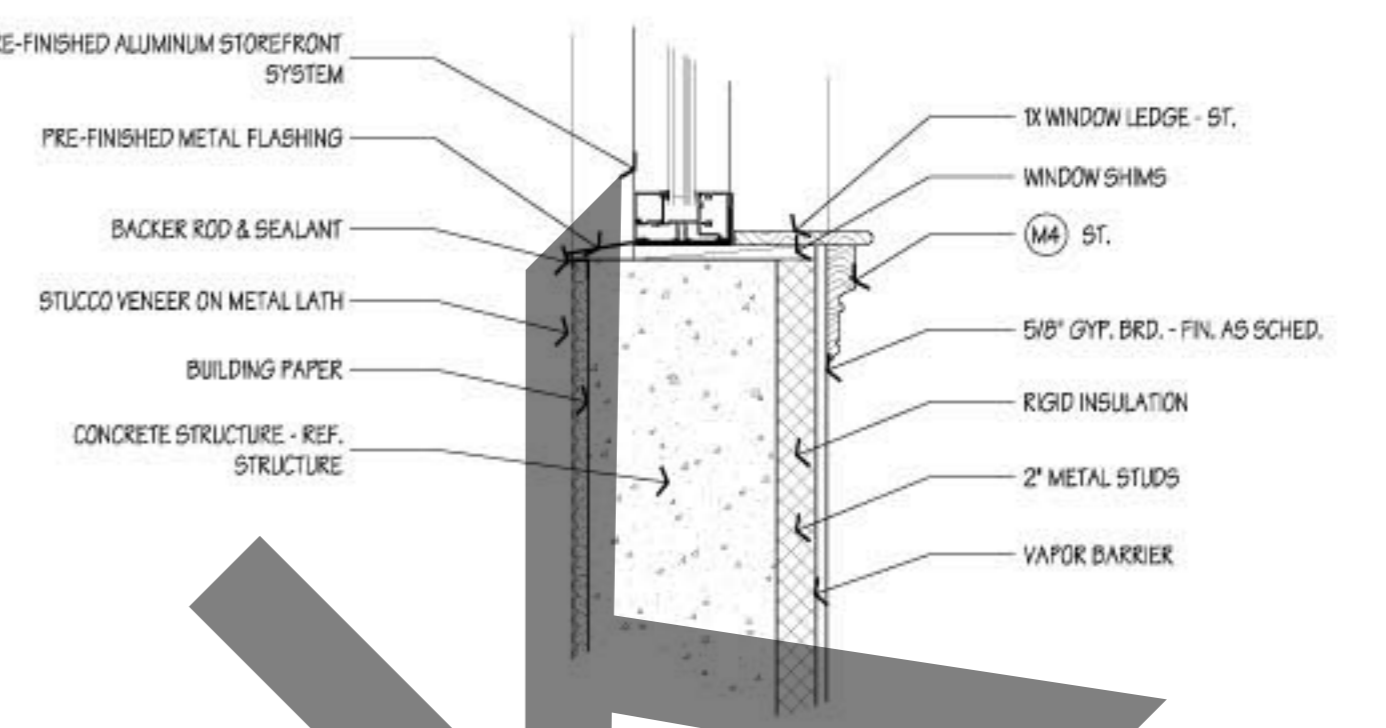

1 TYPICAL THRESHOLD SILL
SCALE: 1" = 10"

2 STOREFRONT HEAD/JAMB
SCALE: 1" = 10"

3 STOREFRONT HEAD/JAMB
SCALE: 1" = 10"

5 STOREFRONT SILL
SCALE: 1" = 10"

6 STOREFRONT SILL
SCALE: 1" = 10"

8 HOLLOW METAL HEAD
SCALE: 1" = 10"

9 STOREFRONT HEAD/JAMB
SCALE: 1" = 10"

10 STOREFRONT THRESHOLD SILL
SCALE: 1" = 10"

11 STOREFRONT SILL
SCALE: 1" = 10"

12 HOLLOW METAL JAMB
SCALE: 1" = 10"

13 HOLLOW METAL HEAD
SCALE: 1" = 10"

14 HOLLOW METAL JAMB
SCALE: 1" = 10"

31 CASED OPENING HEAD/JAMB
SCALE: 1" = 10"

32 CASED OPENING HEAD/JAMB
SCALE: 1" = 10"

33 CASED OPENING HEAD/JAMB
SCALE: 1" = 10"

34 CASED OPENING HEAD/JAMB
SCALE: 1" = 10"

35 HOLLOW METAL HEAD/JAMB DTL.
SCALE: 1" = 10"

36 HOLLOW METAL HEAD/JAMB
SCALE: 1" = 10"

Empty table grid with 10 columns and 10 rows.